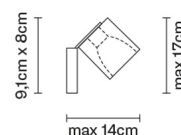

CUBETTO
D28G8900

Pamio Design

Dimensions

Description

Wall/ceiling lamp with glass diffuser made of crystal, sandblasted inside. Polished chrome-plated metal structure.

Voltage

220-240V

Socket

Available structure colours

Copper

Not included accessories

Bulb

Weight Lamp

Net: 1.5 kg

Packaging

Gross weight: 2.09 kg
Volume: 0.045 m³
Number of boxes: 1