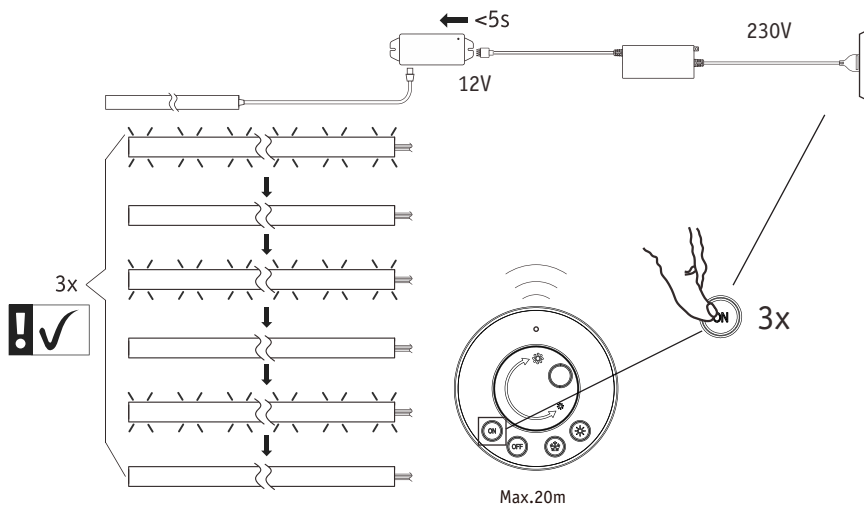

## Code Matching

(Press the "ON" button one time within 5s of connecting to the controller)

One remote control can control countless controller (99946/99947/99948), but a controller (99946/99947/ 99948) can be only controlled by 4 pcs remote control.

## Code Clearing

(Press the "NO" button three times within 5s of cancelling the connection to the controller)

Hiermit erklärt Paulmann Licht, dass der Funkanlagentyp Art.-Nr.: 999.56/999.57 der Richtlinie 2014/53/EU entspricht. Der vollständige