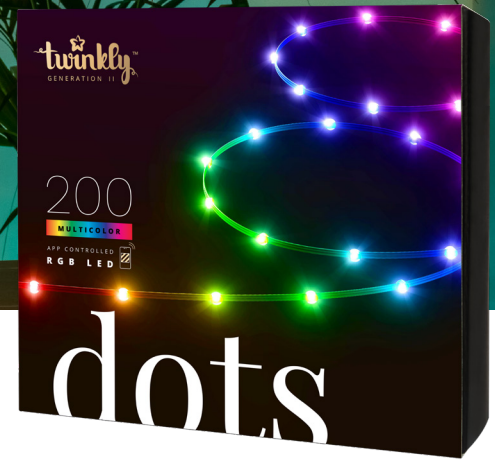

dots

TWD200STP-BEU

Twinkly Dots – 200 RGB Flexible LED Light String, 10 m, 16 Million Colors – Generation II

Twinkly Dots – App-controlled Flexible LED Light String with 200 RGB (16 million colors) LEDs. 10 meters. Black wire. Indoor and outdoor smart home lighting decoration.