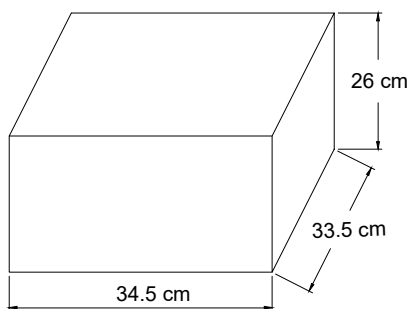

## SAPPORO WALL / CEILING LAMP (SAPPORO/28/W)

SIZE: 285mm L X 185mm E X 285mm H  
E14, Max. 25W or 4W LED

2.5M light grey and white mixed fabric cable

### PACKING DETAILS

Box sizes: 34.5x33.5x26 cm  
Total cbm: 0.03  
G.W.: 2.47 KGS  
N.W.: 1.68 KGS  
Number of boxes: 1PC