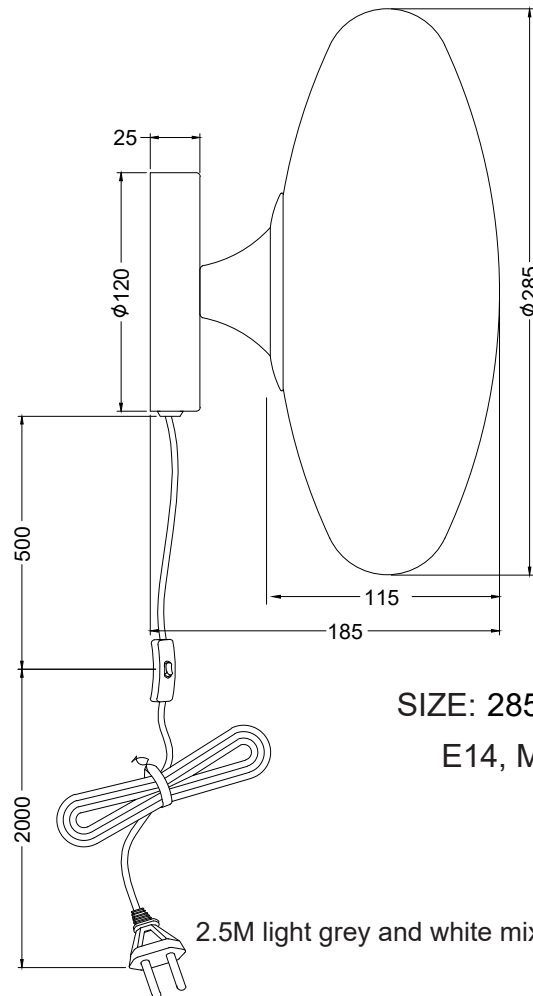

## SAPPORO WALL / CEILING LAMP (SAPPORO/28/W)

SIZE: 285mm L X 185mm E X 285mm H  
E14, Max. 25W or 4W LED

2.5M light grey and white mixed fabric cable

### PACKING DETAILS

Box sizes: 34.5x33.5x26 cm  
Total cbm: 0.03  
G.W.: 2.47 KGS  
N.W.: 1.68 KGS  
Number of boxes: 1PC