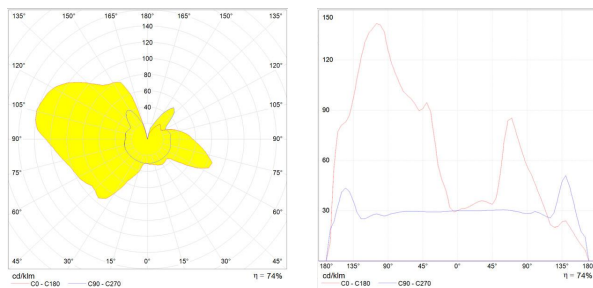

## LUMINAIRE

- Watt: **42W**
- Voltage: **220V-240V**
- Delivered lumens output: **468lm**
- CCT: **2800K**
- Efficiency: **74%**
- Efficacy: **11.14lm/W**
- CRI: **100**

## DIMENSIONS

- Height: **cm 40**
- Diameter: **cm 23**
- Base Diameter: **cm 17**
- Max Extension Height: **cm 42.5**
- Inclination: **cm 30**
- Impact Resistance: **N/D**
- Glow Wire Test: **650°**