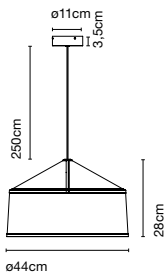

Zenc

Joan Gaspar

marset

Zenc

Zenc

E27 Globe (Ø95) 12W

- White (RAL 1013)
- Grey (RAL 7022)
- Red (RAL 3011)
- Sky Blue (PANTONE 7542C)
- Pale pink (RAL 010 85 10)
- Pale yellow (RAL 085 80 30)

Shade made of bi-injected rotary moulded polyethylene: texture on the outer part and smooth satin white on the inner part of the fixture.