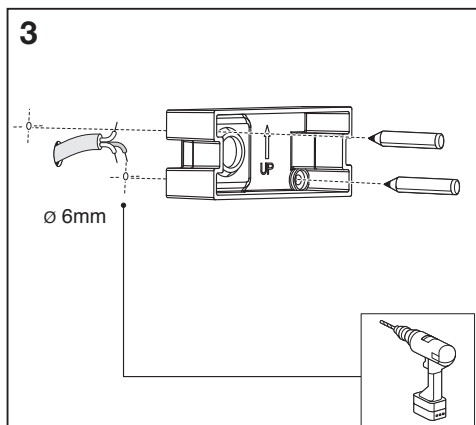

SMART⁺ WIFI FLARE

	EAN	W	lm	K	⊖ (°C)	V~	mA	Hz	PF
SMART OUTD WIFI UPDFLAREWALL RGBWDG	4058075564305	14	1000	3000	-20...+40	220-240	101	50/60	>0.5
SMART OUTD WIFI UPDFLARE50CM RGBWDG	4058075564329	14	1000	3000	-20...+40	220-240	101	50/60	>0.5
SMART OUTD WIFI UPDFLARE80CM RGBWDG	4058075564343	14	1000	3000	-20...+40	220-240	101	50/60	>0.5

	EAN	This product contains a light source of energy efficiency class	Contained Light Source
SMART OUTD WIFI UPDFLAREWALL RGBWDG	4058075564305	F	
SMART OUTD WIFI UPDFLARE50CM RGBWDG	4058075564329	F	
SMART OUTD WIFI UPDFLARE80CM RGBWDG	4058075564343	F	