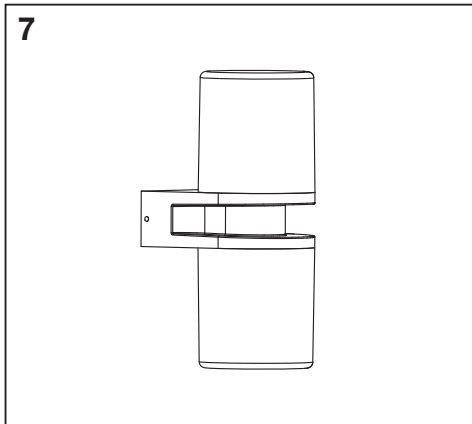

SMART⁺ WIFI FLARE

	EAN	W	lm	K	⊖ (°C)	V~	mA	Hz	PF
SMART OUTD WIFI UPDFLAREWALL RGBWDG	4058075564305	14	1000	3000	-20...+40	220-240	101	50/60	>0.5
SMART OUTD WIFI UPDFLARE50CM RGBWDG	4058075564329	14	1000	3000	-20...+40	220-240	101	50/60	>0.5
SMART OUTD WIFI UPDFLARE80CM RGBWDG	4058075564343	14	1000	3000	-20...+40	220-240	101	50/60	>0.5

	EAN	This product contains a light source of energy efficiency class	Contained Light Source
SMART OUTD WIFI UPDFLAREWALL RGBWDG	4058075564305	F	
SMART OUTD WIFI UPDFLARE50CM RGBWDG	4058075564329	F	
SMART OUTD WIFI UPDFLARE80CM RGBWDG	4058075564343	F	