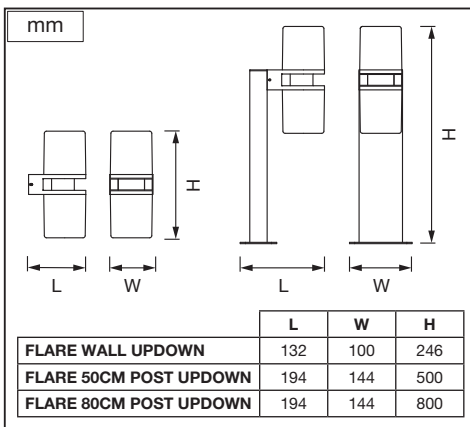

SMART⁺ WIFI FLARE

	EAN	W	lm	K	⊖ (°C)	V~	mA	Hz	PF
SMART OUTD WIFI UPDFLAREWALL RGBWDG	4058075564305	14	1000	3000	-20...+40	220-240	101	50/60	>0.5
SMART OUTD WIFI UPDFLARE50CM RGBWDG	4058075564329	14	1000	3000	-20...+40	220-240	101	50/60	>0.5
SMART OUTD WIFI UPDFLARE80CM RGBWDG	4058075564343	14	1000	3000	-20...+40	220-240	101	50/60	>0.5

	EAN	This product contains a light source of energy efficiency class	Contained Light Source
SMART OUTD WIFI UPDFLAREWALL RGBWDG	4058075564305	F	
SMART OUTD WIFI UPDFLARE50CM RGBWDG	4058075564329	F	
SMART OUTD WIFI UPDFLARE80CM RGBWDG	4058075564343	F	