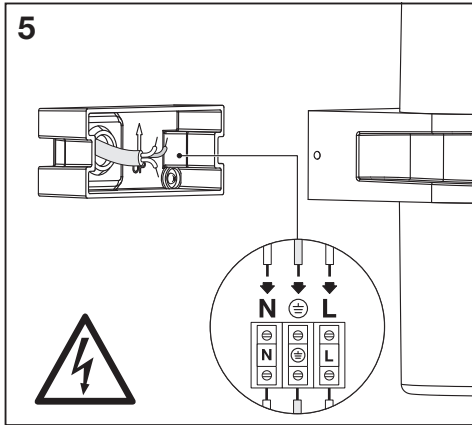

SMART⁺ WIFI FLARE

	EAN	W	lm	K	⊖ (°C)	V~	mA	Hz	PF
SMART OUTD WIFI UPDFLAREWALL RGBWDG	4058075564305	14	1000	3000	-20...+40	220-240	101	50/60	>0.5
SMART OUTD WIFI UPDFLARE50CM RGBWDG	4058075564329	14	1000	3000	-20...+40	220-240	101	50/60	>0.5
SMART OUTD WIFI UPDFLARE80CM RGBWDG	4058075564343	14	1000	3000	-20...+40	220-240	101	50/60	>0.5

	EAN	This product contains a light source of energy efficiency class	Contained Light Source
SMART OUTD WIFI UPDFLAREWALL RGBWDG	4058075564305	F	
SMART OUTD WIFI UPDFLARE50CM RGBWDG	4058075564329	F	
SMART OUTD WIFI UPDFLARE80CM RGBWDG	4058075564343	F	