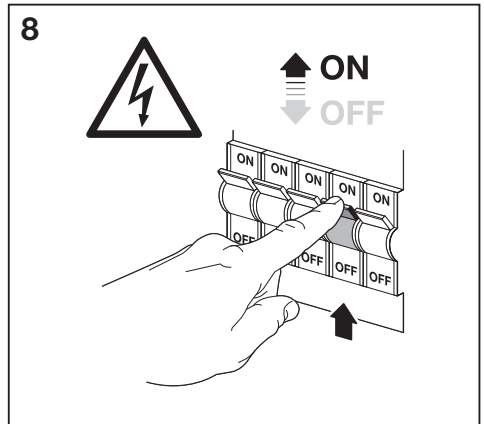

	EAN	This product contains a light source of energy efficiency class	Contained Light Source
SMART OUTD WIFI UPDFLAREWALL RGBWDG	4058075564305	F	
SMART OUTD WIFI UPDFLARE50CM RGBWDG	4058075564329	F	
SMART OUTD WIFI UPDFLARE80CM RGBWDG	4058075564343	F	