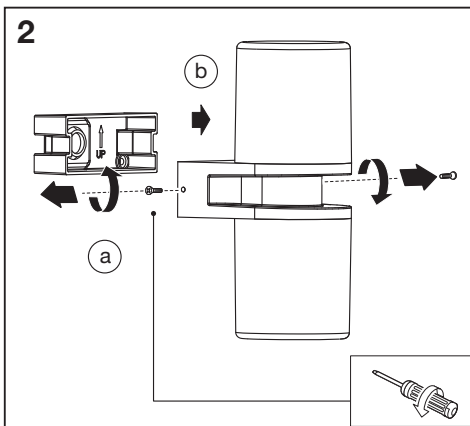

SMART⁺ WIFI FLARE

	EAN	W	lm	K	⊖ (°C)	V~	mA	Hz	PF
SMART OUTD WIFI UPDFLAREWALL RGBWDG	4058075564305	14	1000	3000	-20...+40	220-240	101	50/60	>0.5
SMART OUTD WIFI UPDFLARE50CM RGBWDG	4058075564329	14	1000	3000	-20...+40	220-240	101	50/60	>0.5
SMART OUTD WIFI UPDFLARE80CM RGBWDG	4058075564343	14	1000	3000	-20...+40	220-240	101	50/60	>0.5

	EAN	This product contains a light source of energy efficiency class	Contained Light Source
SMART OUTD WIFI UPDFLAREWALL RGBWDG	4058075564305	F	
SMART OUTD WIFI UPDFLARE50CM RGBWDG	4058075564329	F	
SMART OUTD WIFI UPDFLARE80CM RGBWDG	4058075564343	F	