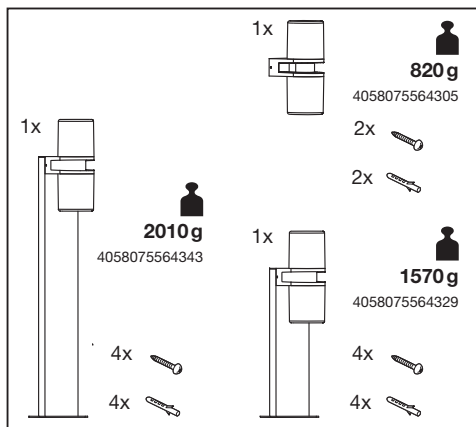

SMART⁺ WIFI FLARE

	EAN	W	lm	K	⊖ (°C)	V~	mA	Hz	PF
SMART OUTD WIFI UPDFLAREWALL RGBWDG	4058075564305	14	1000	3000	-20...+40	220-240	101	50/60	>0.5
SMART OUTD WIFI UPDFLARE50CM RGBWDG	4058075564329	14	1000	3000	-20...+40	220-240	101	50/60	>0.5
SMART OUTD WIFI UPDFLARE80CM RGBWDG	4058075564343	14	1000	3000	-20...+40	220-240	101	50/60	>0.5

	EAN	This product contains a light source of energy efficiency class	Contained Light Source
SMART OUTD WIFI UPDFLAREWALL RGBWDG	4058075564305	F	
SMART OUTD WIFI UPDFLARE50CM RGBWDG	4058075564329	F	
SMART OUTD WIFI UPDFLARE80CM RGBWDG	4058075564343	F	