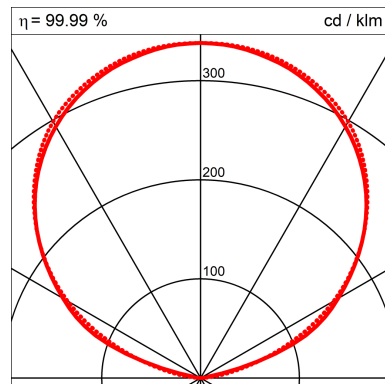

GIÙUP
GIÙUP AP-20

GIÙUP AP

Classe energetica.
Energy class.

Art.	A cm	B cm	C cm	D cm	E cm
GIÙUP AP 20	30,2	15	Ø8	2,5	1
GIÙUP AP 40	30,2	15	Ø8	2,5	1

Luminaires

Hersteller	ICONE
Article number	GIÙUP AP-20
Product name	GIÙUP
Product group	wall-mounted luminaire
Mounting type	Surface mounted
Mounting place	Wall
Designer	Marco Pagnoncelli
Test mark	CE

Dimensions

Length/Width/Height	302mm/25mm/80mm
Installation depth	1800

Light Source

Lamp type	1 x LED
ZVEI / ILCOS	LED / LED
Lamp power	20 W
System power	20 W
Light flux	1900 lm
Colour temperature	3000K
Colour rendering	1B
Lifetime	50000 h