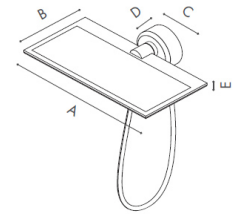

GIÙUP
GIÙUP AP-20

GIÙUP AP

Classe energetica.
Energy class.

Art.	A cm	B cm	C cm	D cm	E cm
GIÙUP AP 20	30,2	15	Ø8	2,5	1
GIÙUP AP 40	30,2	15	Ø8	2,5	1

Luminaires

Hersteller	ICONE
Article number	GIÙUP AP-20
Product name	GIÙUP
Product group	wall-mounted luminaire
Mounting type	Surface mounted
Mounting place	Wall
Designer	Marco Pagnoncelli
Test mark	CE

Dimensions

Length/Width/Height	302mm/25mm/80mm
Installation depth	1800

Light Source

Lamp type	1 x LED
ZVEI / ILCOS	LED / LED
Lamp power	20 W
System power	20 W
Light flux	1900 lm
Colour temperature	3000K
Colour rendering	1B
Lifetime	50000 h