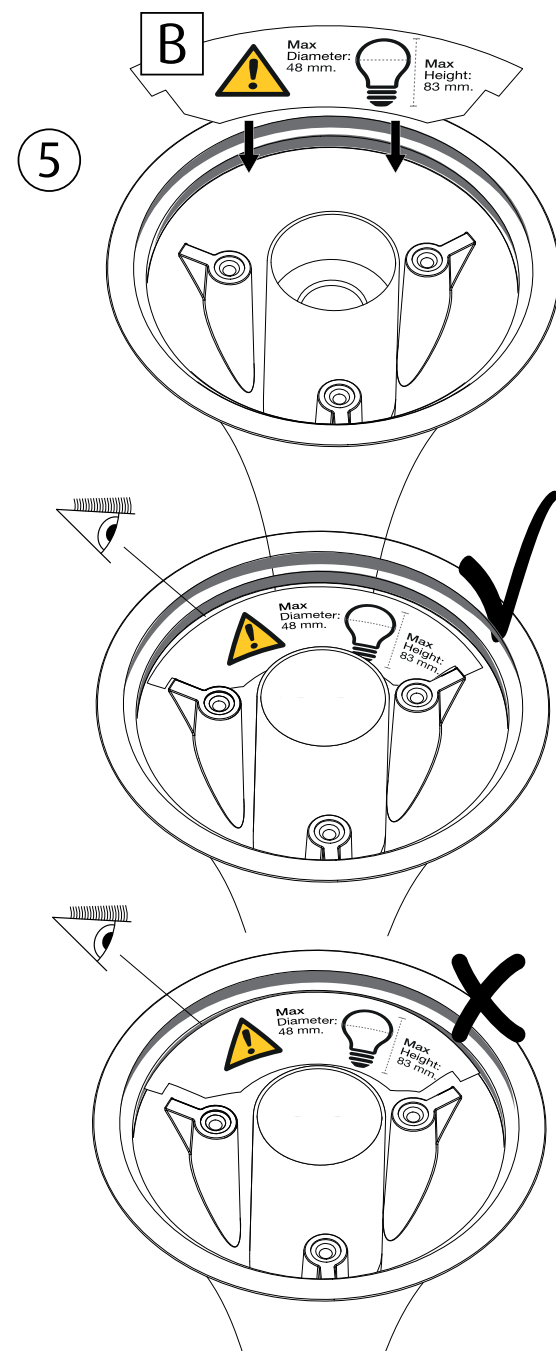

Panthella 320 Table Label Kit A

Design Verner Panton

23320-15

+ PH 2

Washer is not present on lamps with metal shades

03/22

+ PH 2

23320-I1