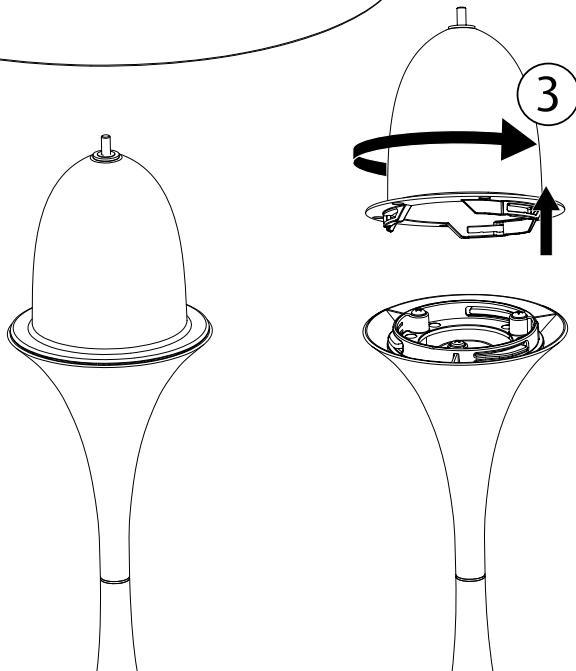

Panthella 320 Table Label Kit A

Design Verner Panton

23320-15

+ PH 2

Washer is not present on lamps with metal shades

03/22

+ PH 2

23320-I1