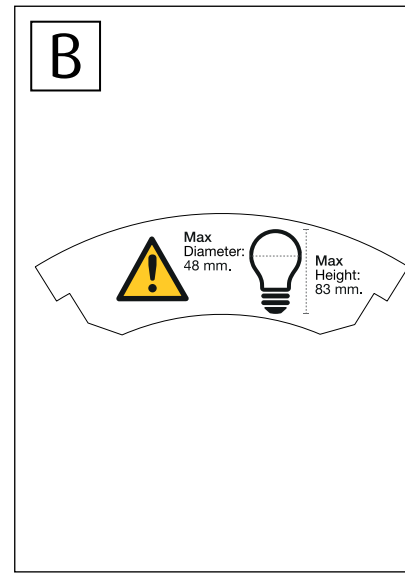

Panthella 320 Table Label Kit A

Design Verner Panton

23320-15

+ PH 2

Washer is not present on lamps with metal shades

03/22

+ PH 2

23320-I1