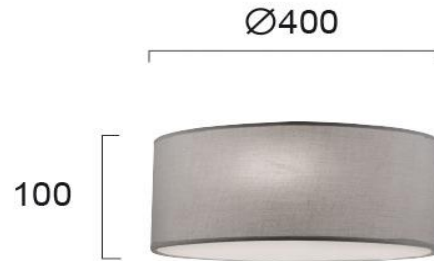

Product Datasheet

Code	4114600
Description	Ceiling Lamp D:400 Bristol
Family	BRISTOL
Type	CEILING
Type of Lamp	E27
Watt	3 x MAX 42W
Volt	220-240V
Hertz	50-60 Hz
Class	I
IP	IP20
Environment	INDOOR
Color	GREY / CHROME
Material	FABRIC SHADE / ELECTROSTATIC PAINTED STEEL
Length	D:400
Height	H:100
Width	