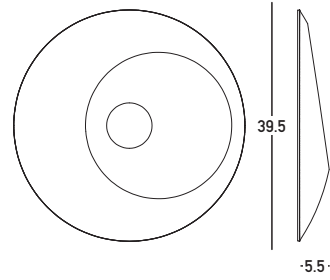

Product Data Sheet

Code 25180

Color: Dark Grey

Date: 30/10/2025
Zambelis Lights

Physical Specifications

Luminaire Type	Indoor Wall Lights
Color	Dark Grey
Material	Metal - Acrylic - Acoustic Panel
IP	20
Warranty	3 Years

Dimensions Reference

Overall Dimensions	Ø: 39.5cm L: 5.5cm
Cable & Wires	None
Cutting Hole	None
Depth Required	None

Illumination Data

Color Temperature	3000K
Cri	90
Lumen Output	470Lm
Beam Angle	360° in a sphere
UGR	N/A
Energy Efficiency Class	G
Indicative Lifetime	L70B50 30000h
Mc Adam	SDCM<3.6

Packing Info

Package Size	L: 10cm W: 41cm H: 41cm
Gross Weight	1.1kg

Product Description

Sconce LED Light 6W Acoustic Light Dark Grey