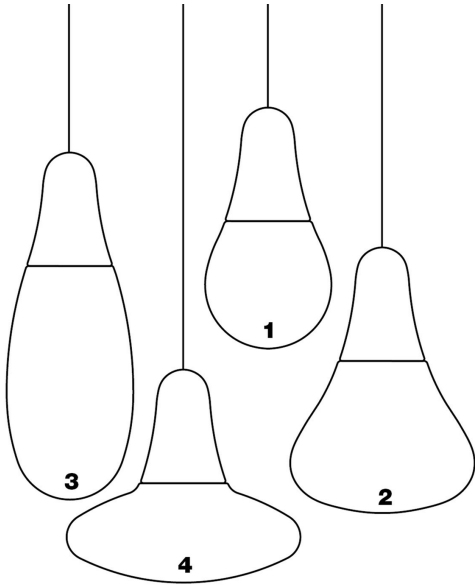

#### Dimensions

Width: -  
 Height: -  
 Length: -  
 Depth: -  
 Diameter: -  
 Hole Diameter: -  
 Hole Depth: -  
 Net weight: 1 Kg

#### Device Specifications

Type of emission: -  
 Power: -  
 Light output: -  
 Beam angle: -  
 Power cable length: 500 cm  
 Steel cable length: -  
 Glow Wire Test: -  
 Impact Resistance: -  
 Driver: -  
 Power supply assembly: -  
 Power supply: -  
 Type of dimming: -  
 Voltage: 230V

## Accessories

---

Base with supports -  
Ciulifruli

Base with support -  
Ciulifruli

Dimensions

Width: -

Height: -

Length: -

Depth: -

Diameter: -

Hole Diameter: -

Hole Depth: -

Net weight: 1 Kg