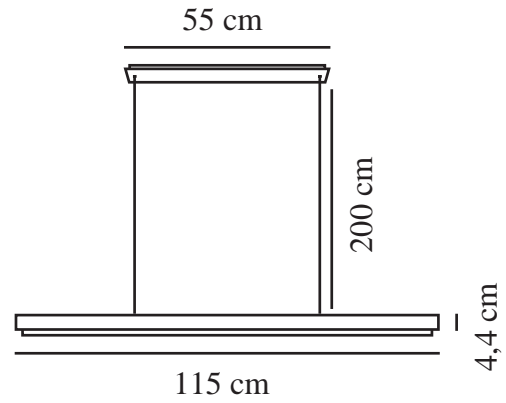

ILGAS | PENDANT | NATURE

2412053014

nordlux®

Voltage (V): 220-240 Volt
IP degree: IP20
Class (Class 1, Class 2, Class 3):
Class 2 (Double isolated)
Socket type: LED Module
Parallel connection: False

Primary material: Wood
Secondary material: Metal
Colour of the cable: Clear
Length of the cable (cm): 200
Surface material of the cable:
Plastic
Is the cable replaceable: False
Colour: Nature

Height (cm): 4.4
Width (cm): 5
Length (cm): 115

EAN: 5704924018336
TUN: 2378737
Item Number: 2412053014
Pcs Per Master Carton: 3

Sales Box Height (cm): 118.5
Sales Box Width (cm): 11.5
Sales Box Depth (cm): 8.5
Sales Box Volume m³: 0.0116
Product net weight (kg): 1.85

Brightness of light (Lumen): 645
Colour temperature (Kelvin): 3000
Ra-value : 80
Lifetime (hours): 30000
Energy class: E

- Slim, Scandinavian design • Dimmable LED
- Simple height adjustment

Slim, Scandinavian design and a streamlined aesthetic are the epitome of the Ilgas pendant. Hang the pendant above your dining table or kitchen counter and create the perfect light that can be dimmed according to the situation.

ENERG
Nordlux
2412053014

A
B
C
D
E
F
G

42
kWh/1000h

2019/2015