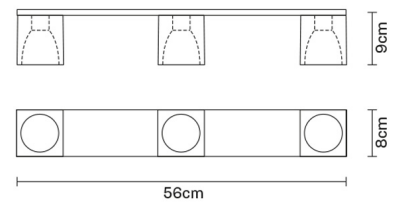

CUBETTO
D28E0400

Pamio Design

Description

Ceiling lamp with glass diffusers made of crystal, sandblasted inside. Polished chrome-plated metal structure.

Dimensions

Voltage

220-240V

Socket

Available diffuser colours

Transparent

Available structure colours

Chrome

Not included accessories

Bulb

Weight Lamp

Net: 3.87 kg

Packaging

Gross weight: 4.46 kg
Volume: 0.036 m³
Number of boxes: 1

Specs

IP20

In the same family