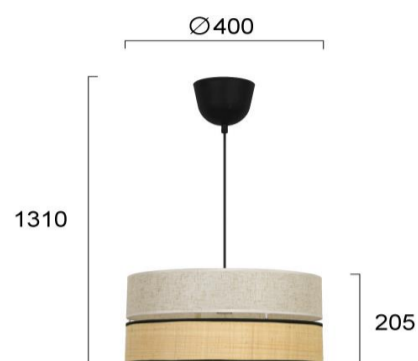

Product Datasheet

Code	4296500
Description	Pendant Light D:400 Andaman
Family	ANDAMAN
Type	PENDANT
Type of Lamp	E27 LED
Watt	1 x Max 40W
Volt	220-240 VAC
Hertz	50-60 Hz
Class	Class II
IP	IP20
Environment	Indoor
Color	NATURAL / BLACK
Material	FABRIC SHADE / PC
Length	D:400
Height	H:1310
Width	h:205