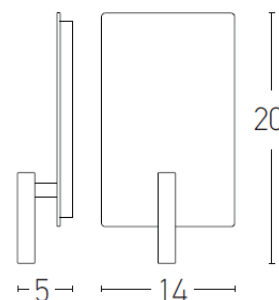

Hotel Lighting

H-41 | Wall lamp

Build in Led :	3W LED, 3000 K, 85Lumen/W
Voltage:	220-240V
Operating Frequency:	50/60HZ
IP:	IP20
Class:	I
Color:	Black Matt
Material:	Metal-Aluminum-Plastic
Height:	20cm
Width:	5cm
Length:	14cm
Special Feature:	Back light
Net Weight:	0.9 Kg

Description

Movable Wall lamp with Build in Led ,Back Light made by Metal & Aluminium in Black Matt finish.

LED
LIGHTING

5213006846731

PRODUCT DATA SHEET