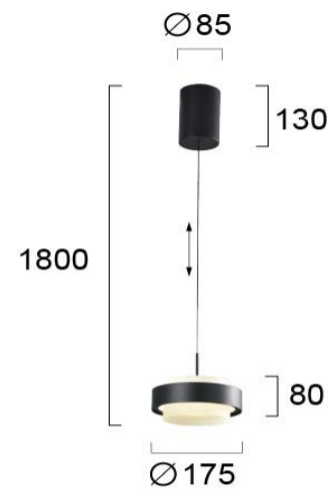

Product Datasheet

Code	4329700
Description	Height Readjustable Pendant Light Donal
Family	DONAL
Type	PENDANT
Type of Lamp	LED module
Watt	21W
Volt	220-240V AC
Hertz	50-60 Hz
Class	Class II
IP	IP20
Environment	Indoor
Color	WHITE/BLACK
Material	ACRYLIC / ALUMINUM / ELECTROSTATIC PAINTED STEEL/AKPYΛIKO
Length	D:175
Height	H:1800 max
Width	
Kelvin	3000K
Lumen	1155 Lm
Beam Angle	CRI 82
Dimmable	Non-Dimmable