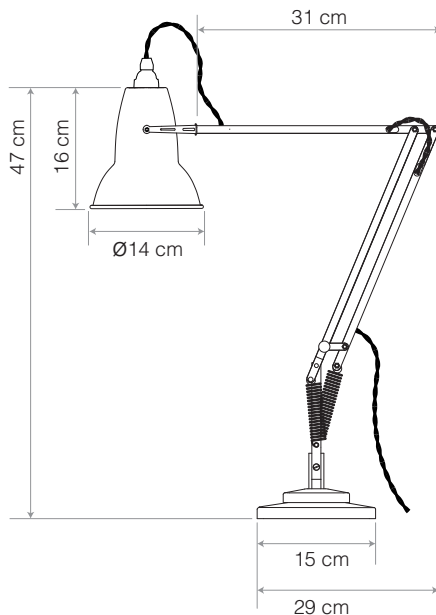

Original 1227™ Brass Desk Lamp

ANGLEPOISE®

Original 1227™ Brass Collection | Technical Sheet

Launched In 2014 | Designed by George Carwardine

Max Horizontal Reach 72 cm
Max Vertical Reach 68cm

Product

Desk Lamp - Elephant Grey
Desk Lamp - Jet Black
Desk Lamp - Ink Blue

Materials

- Gloss paint finish
- Aluminium shade and arms
- Brass shade cap, bridle, spacers and fittings
- Cast iron base with steel cover
- Twisted woven fabric cable
- IP20 rating

Dimensions

- Shade diameter: \varnothing 14cm
- Shade height: 16cm
- Max reach: 72cm (from base to shade)
- Base: 15 x 15cm
- Cable length: 200cm
- Lamp Packaging (L x W x H): 31.4cm x 19cm x 48cm
- Lamp Packaged Weight: 4.7kg

Electrical

- Voltage: 220/240V, 50/60Hz
- Class II - Double insulated
- Note: Bulb weight critical for balance. Approximate bulb weight 25-60g
- Inline cable switch (30cm from product)
- Plug: 2-pin Europlug to CEE 7/16
- E27 lamp holder
- Maximum permitted bulb: 20W CFL / 10W LED E27
- Supplied with compatible 10W LED E27 bulb
 - Luminous Intensity: 806lm
 - Life: 15,000 Hours
 - Non-dimmable
 - Colour Temperature: 2700K
 - CRI (Ra): 80