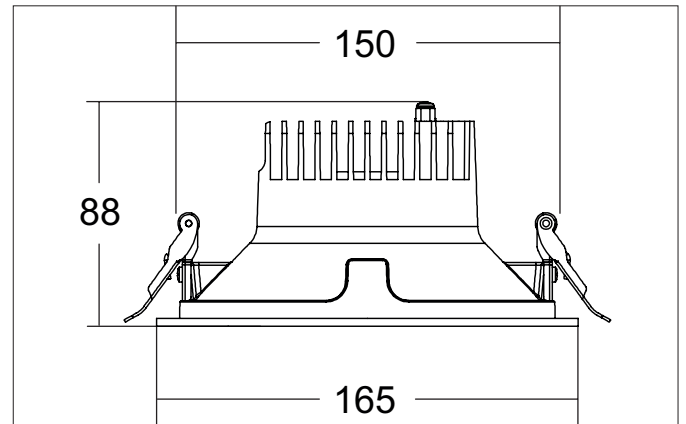

#### Tender

LED downlight, round, on/off switchable, Round. Toolless ceiling installation by installation springs. Ceiling cut-out  $\varnothing$  150 mm, Installation depth 88 mm, Outer diameter 165 mm, Weight 0,440 kg, Reflector silver with rotationssymmetrical, deep, wide distributed light intensity. optimal light distribution due to a plastic, transparent cover. Luminous flux 1.733 lm, Power 1 x 14 W, Light colour neutral white, Correlated color temperature (CCT) 3.500 K, Colour rendering index CRI > 90, Housing material: Aluminium / Glass / Plastic, Colour: White structure, Permissible ambient temperature (ta): -20 °C - +25 °C, Protection class (EN 61140): II, Degree of protection (DIN EN 60529): IP20, .With electronic driver, on/off switchable.

Article data	
Article no.	41613175
GTIN	4251433989745
Series name	APOLLO MIDI
Short description	LED downlight, round, on/off switchable
Material	Aluminium / Glass / Plastic
Colour	White
Type of surface	Structure
Shape	Round
Outer diameter	165 mm
Built-in diameter	150 mm
Installation depth	88 mm
Weight	0.440 kg

Packing data	
Gross weight	0.47 kg
Length of packaging	165 mm
Packaging width	165 mm
Packaging height	80 mm
Disposal at end of life	This product must not be disposed of with household waste. You are obliged, to dispose of such electrical waste separately. By disposing of electrical waste and other old or defective electronics separately, you support recycling or other forms of re-use. In that way you help to take care and to avoid that harmful substances get into the environment.