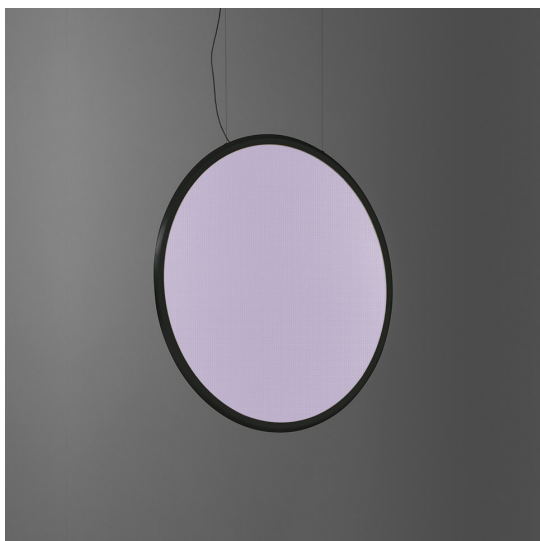

# Discovery Vertical 70 White Violet Integralis - Black - App Compatible

Ernesto Gismondi

IP20  Dimmbar: 

## BESCHREIBUNG

Discovery is an unobtrusive, utterly absent and immaterial element. Its volume is only perceived when switched on, thanks to the light that outlines the central emitting surface. The result is a uniform light, ideal for working environments. The company's great optoelectronic skills, combined with a thorough culture of design and with technological know-how, produces a perfectly all-purpose and surprising solution, which translates innovation into emotional perception. In the version WHITE-VIOLET INTEGRALIS, Artemide App compatible, Discovery is designed in two operating modes: Day, with white light performance for a microbial growth control, and Night, with a violet light emission for a faster reduction of the bacterial load, in particular for photosensitive pathogenic bacteria.

## FUNKTIONEN

- Artikelnummer: **1992230IN1APP**
- Farbe: **Black**
- Installation: **Pendelleuchte**
- Material: **Technopolymer, aluminium**
- Serie: **Design Collection**
- Anwendungsbereich: **Innenbeleuchtung**
- design: **Ernesto Gismondi**