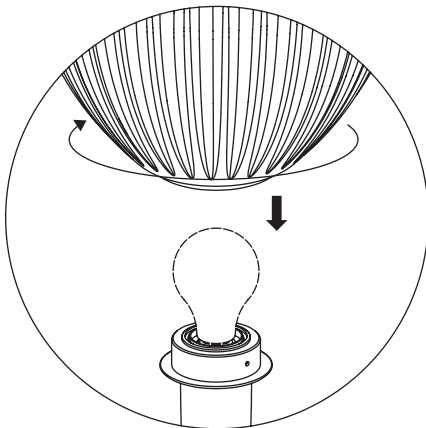

ASSEMBLY GUIDE

① x 1 pc.

② x 1 pc.

To avoid shadows inside lampshade,
do not use bulb with clear glass

Stands sold separately by UIMAGE

Lampholder sold separately by UIMAGE

EOS NANO
lampshade | white

A CONVERSATION PIECE TALL
dark oak | teddy white