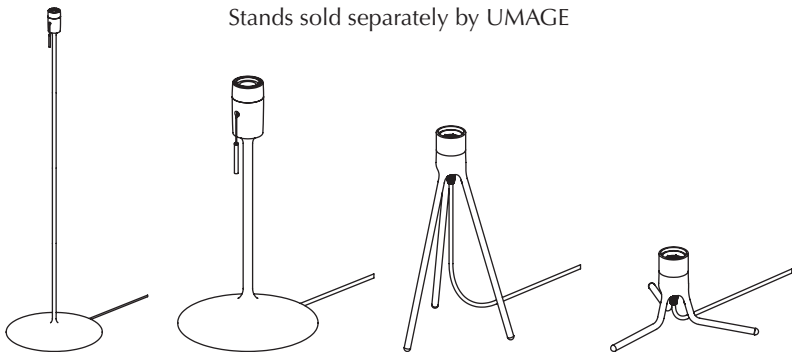

ASSEMBLY GUIDE

① x 1 pc.

② x 1 pc.

To avoid shadows inside lampshade,
do not use bulb with clear glass

Stands sold separately by UIMAGE

Lampholder sold separately by UIMAGE

EOS NANO
lampshade | white

A CONVERSATION PIECE TALL
dark oak | teddy white