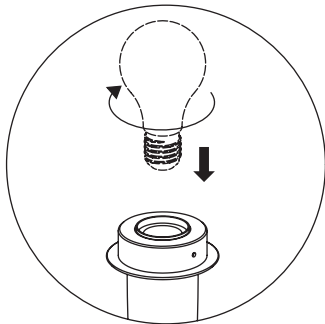

ASSEMBLY GUIDE

① x 1 pc.

② x 1 pc.

To avoid shadows inside lampshade,
do not use bulb with clear glass

Stands sold separately by UIMAGE

Lampholder sold separately by UIMAGE

EOS NANO
lampshade | white

A CONVERSATION PIECE TALL
dark oak | teddy white