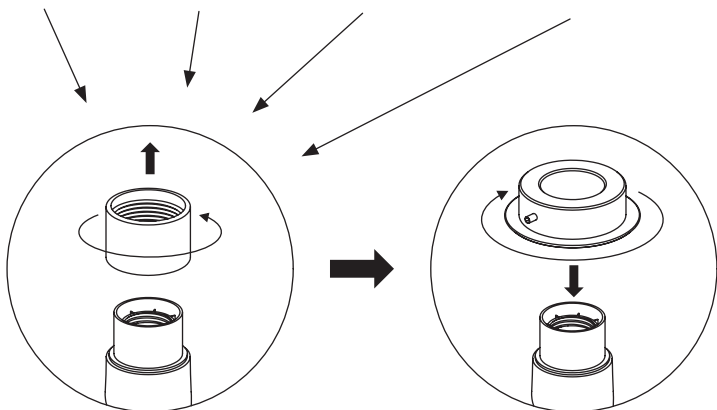

ASSEMBLY GUIDE

① x 1 pc.

② x 1 pc.

To avoid shadows inside lampshade,
do not use bulb with clear glass

Stands sold separately by UIMAGE

Lampholder sold separately by UIMAGE

EOS NANO
lampshade | white

A CONVERSATION PIECE TALL
dark oak | teddy white