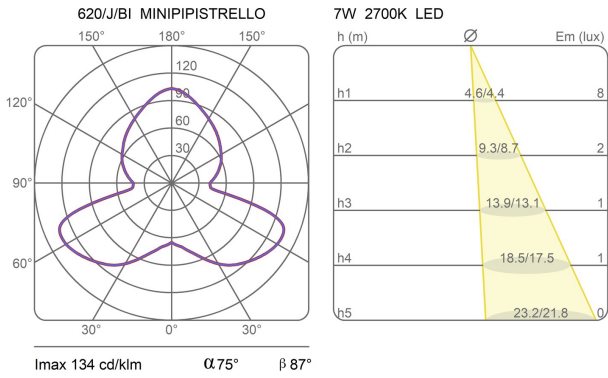

Market: This item is available in the following countries:
EUROPE

Dimensions

Width:	-
Height:	35 cm
Length:	-
Depth:	-
Diameter:	27 cm

Hole Diameter:	-
Hole Depth:	-
Net weight:	2,5 Kg

Light Source

Watt:	7W
Lumen:	700 lm
Light Source:	led
CRI:	>80
duration:	50000
CCT:	2700K
Energy degree:	A++

Device Specifications

Type of emission:	diffused	Power cable length:	35+150 cm	Driver:	included
Power:	9W	Steel cable length:	-	Power supply assembly:	external
Light output:	374lm	Glow Wire Test:	-	Power supply:	electronic driver on the plug
Beam angle:	-	Impact Resistance:	-	Type of dimming:	-
				Voltage:	230V

technical drawing

Dimensions

Width: -
 Height: 35 cm
 Length: -
 Depth: -
 Diameter: 27 cm

Hole Diameter: -
 Hole Depth: -
 Net weight: 2,5 Kg

photometrics data

MINIPISTRELLO 620/J/DIM/VE

design gae aulenti, 1965