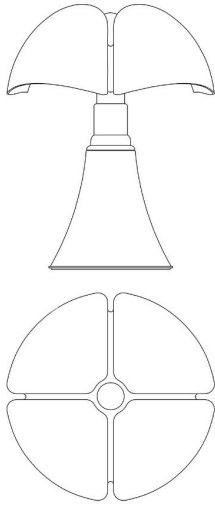

620/J/DIM/VE MINIPISTRELLO

design gae aulenti, 1965

Mini version of the PIPISTRELLO lamp designed by Gae Aulenti in 1965. Table lamp diffused lighting. Glazed stainless steel structure, white opal methacrylate diffuser. Base and knob in aluminum lacquered in the new agave green /J/DIM/VE color and in the new brass satin /J/DIM/OT finish color. Also available in aluminum lacquered in the series-production colors: dark brown /J/DIM/MA, white /J/DIM/BI, purple red /J/DIM/RO, titanium /J/DIM/TI, copper /J/DIM/CU and golden /J/DIM/AU. LED light source integrated. Electronic driver on the plug.

620/J/DIM/VE minipistrello

family:	pipistrello	Body Color:	other available colors
Designers:	Gae Aulenti	Diffuser Color:	
Utilization:	indoor	Body Materials:	stainless steel
Typology:	table lamps	Diffuser Materials:	opal white methacrylate
Certifications:			

Market: This item is available in the following countries:
EUROPE

Dimensions

Width:	-
Height:	35 cm
Length:	-
Depth:	-
Diameter:	27 cm

Hole Diameter:	-
Hole Depth:	-
Net weight:	2,5 Kg

Light Source

Watt:	7W
Lumen:	700 lm
Light Source:	led
CRI:	>80
duration:	50000
CCT:	2700K
Energy degree:	A++

technical drawing

Dimensions

Width: -
 Height: 35 cm
 Length: -
 Depth: -
 Diameter: 27 cm

Hole Diameter: -
 Hole Depth: -
 Net weight: 2,5 Kg

photometrics data

MINIPISTRELLO 620/J/DIM/VE

design gae aulenti, 1965