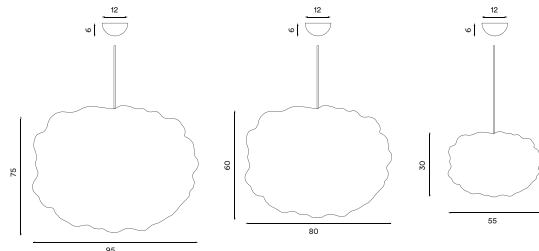

Heat

Heat pendant small brass
– Item no. 482

Heat pendant large brass
– Item no. 481

Heat pendant XL brass
– Item no. 485

Heat pendant small steel
– Item no. 483

Heat pendant large steel
– Item no. 484

Heat pendant XL steel
– Item no. 486

Product type: Pendant lamp series
Design: Johanna Forsberg, 2018
Shade material: Brass or steel metal mesh
Shade colour: Brass or steel
Body material: Steel
Body colour: Brass or steel
Wire: Black rubber, 370 cm
Bulb: E27, Max. 100 W
Voltage: 220V - 240V - 50/60Hz
Net weight small: 1.0 kg
Net weight large: 2.1 kg
Net weight XL: 4.2 kg (steel), 4.5 kg (brass)
Minimum order size: 1

Dimensions and light direction:

Recommended bulb: