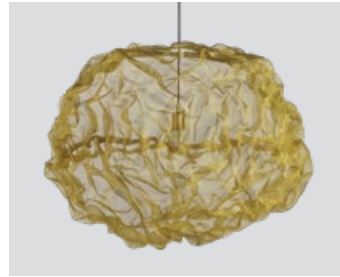

Heat

Heat pendant small brass
– Item no. 482

Heat pendant large brass
– Item no. 481

Heat pendant XL brass
– Item no. 485

Heat pendant small steel
– Item no. 483

Heat pendant large steel
– Item no. 484

Heat pendant XL steel
– Item no. 486

Product type: Pendant lamp series
Design: Johanna Forsberg, 2018
Shade material: Brass or steel metal mesh
Shade colour: Brass or steel
Body material: Steel
Body colour: Brass or steel
Wire: Black rubber, 370 cm
Bulb: E27, Max. 100 W
Voltage: 220V - 240V - 50/60Hz
Net weight small: 1.0 kg
Net weight large: 2.1 kg
Net weight XL: 4.2 kg (steel), 4.5 kg (brass)
Minimum order size: 1