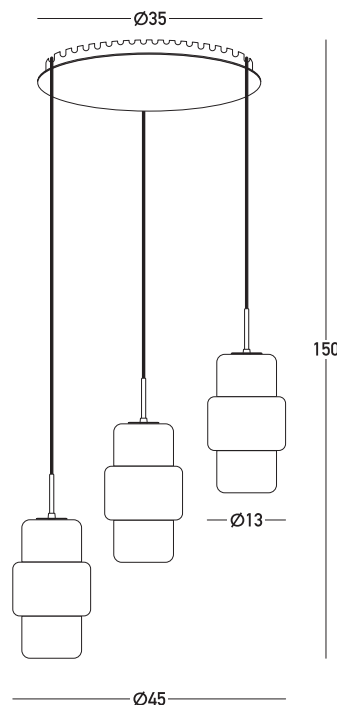

Product Data Sheet

Date: 18/01/2023
www.zambelislights.gr

Code 22144

Color: Gold Matte
 Chrome Glass

Indoor Lighting

| | |
|---------------------|-------------------------------|
| Bulb | 3x E27 |
| Power | 40W MAX / Bulb |
| Voltage | 220-240V |
| Operating Frequency | 50/60Hz |
| Dimensions | Ø: 45cm H: 150cm |
| Base | Ø: 35cm H: 4cm |
| Glasses | Ø: 13cm H: 23cm |
| Material | Metal-Glass |
| Special Feature | 120cm Fabric Cable Adjustable |

Description

Three-bulbs Pendant light made of glass and metal, in a gold matte finishing with chrome glass. Ability to adjust the position of the lights, because of the innovative round base with perimeter hanging cable slots.