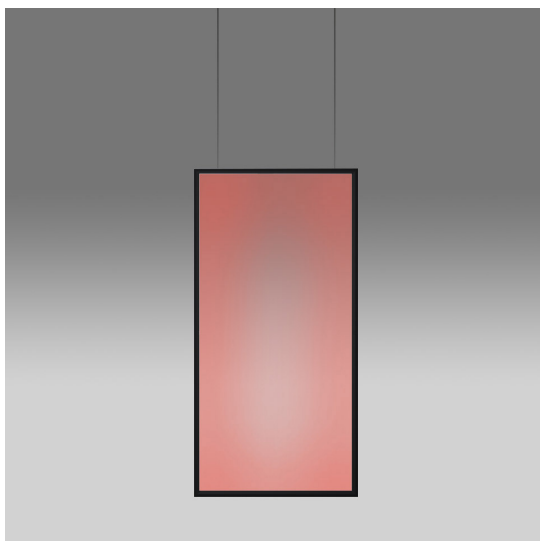

Discovery Space Rectangular - RGBW - Black

Ernesto Gismondi

IP20    Dimmerable: 

LUMINAIRE

- Watt: **54W**
- Voltage: **220-240V**
- Delivered lumens output: **2664lm**
- Efficiency: **100%**
- Efficacy: **49.33lm/W**
- CRI: **80**
- Dimmable Typology: **Dali**

Notes

The APP driver can not be controlled by DALI dimming system and viceversa.

DESCRIPTION

Discovery is an unobtrusive, utterly absent and immaterial element. Its volume is only perceived when switched on, thanks to the light that outlines the central emitting surface. The result is a uniform light, ideal for working environments. The company's great optoelectronic skills, combined with a thorough culture of design and with technological know-how, produces a perfectly all-purpose and surprising solution, which translates innovation into emotional perception.

PRODUCT CODE: 2003030A

FEATURES

- Article Code: **2003030A**
- Colour: **Black**
- Installation: **Suspension**
- Material: **Technopolymer, aluminium**
- Series: **Design Collection**
- Environment: **Indoor**
- design by: **Ernesto Gismondi**

DIMENSIONS

- Length: **cm 73.5**
- Width: **cm 1.7**
- Height: **cm 147**
- Max Height from ceiling: **cm 297**

SOURCES INCLUDED

- Category: **Led RGBW**
- Number: **1**
- Watt: **52W**
- Color Tolerance: **MacAdam 3SDCM**
- Service Life: **L90 (6K) 50000h**