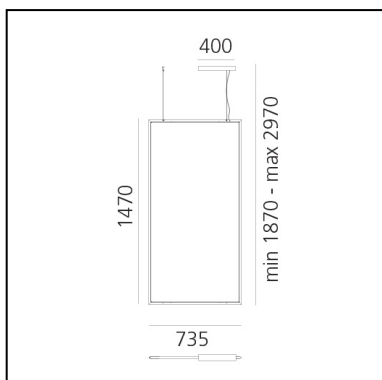

Discovery Space Rectangular - RGBW - Black

Ernesto Gismondi

IP20    Dimmerable: 

LUMINAIRE

- Watt: **54W**
- Voltage: **220-240V**
- Delivered lumens output: **2664lm**
- Efficiency: **100%**
- Efficacy: **49.33lm/W**
- CRI: **80**
- Dimmable Typology: **Dali**

PRODUCT CODE: 2003030A

FEATURES

- Article Code: **2003030A**
- Colour: **Black**
- Installation: **Suspension**
- Material: **Technopolymer, aluminium**
- Series: **Design Collection**
- Environment: **Indoor**
- design by: **Ernesto Gismondi**

DIMENSIONS

- Length: **cm 73.5**
- Width: **cm 1.7**
- Height: **cm 147**
- Max Height from ceiling: **cm 297**

SOURCES INCLUDED

- Category: **Led RGBW**
- Number: **1**
- Watt: **52W**
- Color Tolerance: **MacAdam 3SDCM**
- Service Life: **L90 (6K) 50000h**