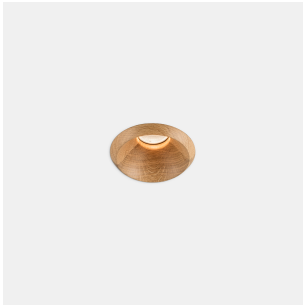

## Play Raw Oak Downlight

DESIGNER: Josep Patsi

100

0-25

|        | Material |
|--------|----------|
| Körper | Holz     |