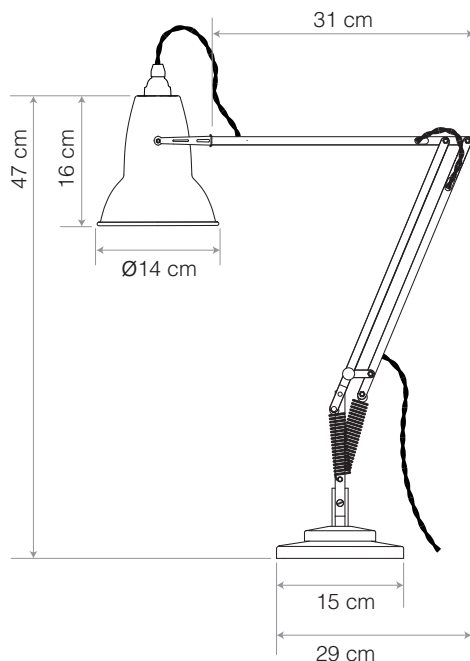

Original 1227™ Lamp with Desk Insert

ANGLEPOISE®

Original 1227™ Collection | Technical Sheet

Launched In 1935 | Designed by George Carwardine

Max Horizontal Reach 72 cm
Max Vertical Reach 90 cm

Product

Lamp with Insert - Jet Black
Lamp with Insert - Linen White
Lamp with Insert - Dove Grey
Lamp with Insert - Bright Chrome

Accessories are colour-matched.
Lamps with accessories come with a table base.

Description

Inspired by original designs from the Anglepoise archive, our space saving Original Desk Insert has a cast iron body and plated steel fittings so that it can be securely hard-mounted to a desk. Refinements such as a cable management option and finishes that have been colour-matched to the compatible 1227™ and 1227™ Mini collections make this a chic and functional accessory.

Materials

- Gloss paint finish
- Steel shade
- Chrome plated fittings
- Steel profiled arm
- Fabric cable
- IP20 rating

Dimensions

- Shade diameter: \varnothing 14cm
- Shade height: 16cm
- Max reach: 72cm (from insert to shade)
- Desk insert (h x w x d): 3.5cm x 6cm x 4cm
- Blanking plate (optional installation) \varnothing 10.5cm x 0.3cm
- Cable length: 200cm
- Lamp Packaging (L x W x H): 31.4cm x 17cm x 54.5cm
- Lamp Packaged Weight: 3.55kg
- Insert Packaging (L x W x H): 11.5cm x 8cm x 11.5cm
- Insert Packaged Weight: 0.56kg

Electrical

- Voltage: 220/240V, 50/60Hz
- Class II - Double insulated
- Note: Bulb weight critical for balance. Approximate bulb weight 25-60g
- Inline cable switch (30cm from product)
- Plug: 2-pin Europlug to CEE 7/16
- E27 lamp holder
- Maximum permitted bulb: 20W CFL / 10W LED E27
- Supplied with compatible 10W LED E27 bulb
 - Luminous Intensity: 806lm
 - Life: 15,000 Hours
 - Non-dimmable
 - Colour Temperature: 2700K
 - CRI (Ra): 80