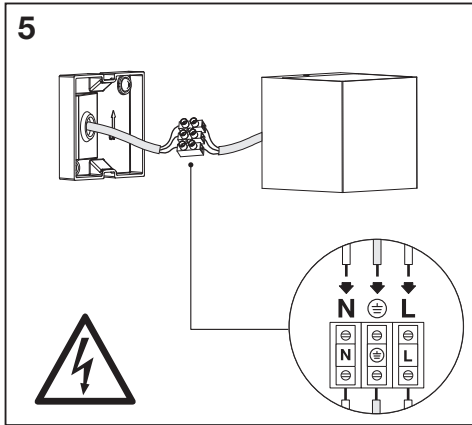

W

H

	L	W	H
WIFI BRICK	85	85	85
WIFI BRICK WIDE	75	145	85

1

↑ ON

↓ OFF

2

3

ø 6mm

4

	EAN	This product contains a light source of energy efficiency class	Contained Light Source
SMART OUTD WIFI BRICK RGBW DG	4058075564367	F	
SMART OUTD WIFI BRICK WIDE RGBW DG	4058075564404	F	
SMART OUTD WIFI BRICK RGBW ST	4058075564428	F	
SMART OUTD WIFI BRICK WIDE RGBW ST	4058075564442	F	