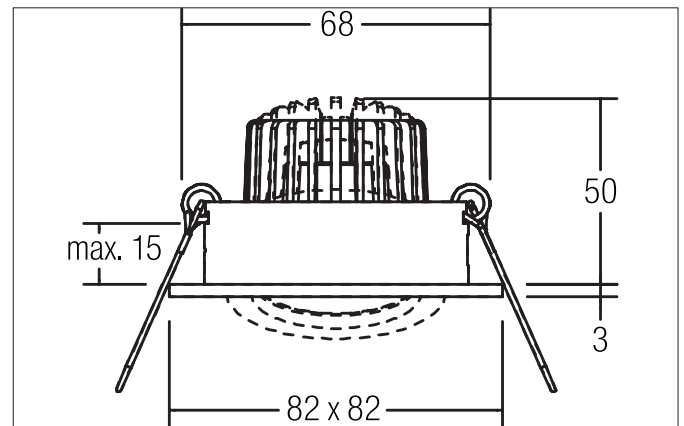

**TIRREL-S LED recessed spot set, on/off switchable**

Article no. 38144633

Light.  
For Generations.**Tender**

LED recessed spot set, on/off switchable, Square. Toolless ceiling installation by installation springs. Ceiling cut-out  $\varnothing$  68 mm, Installation depth 50 mm, Length 82 mm, Width 82 mm, Weight 0,245 kg. Reflector silver with rotationssymmetrical, deep, wide distributed light intensity. optimal light distribution due to a glass transparent cover. Luminous flux 680 lm, Power 1 x 6 W, Light colour warm white, Correlated color temprature (CCT) 3.000 K, Colour rendering index CRI > 80, Housing material: Aluminium / Glass, Colour: Champagne, Permissible ambient temperature (ta): -20 °C - +25 °C, Protection class (EN 61140): II, Degree of protection (DIN EN 60529): IP20, .With electronic driver, on/off switchable.

**Product Benefits**

- LED recessed spot in square design made of solid aluminum.  
with LED module 6 W (3,000 K) and switchable converter.
- Ceiling cutout 68 mm, diameter 82 mm, installation depth 50 mm, IP20.
- Pivoting range 25°.
- Large color variation. Without visible snap ring.
- Classic, formally restrained design.
- In the same look also in GX5.3 or GU10 version and as a dimmable set (trailing-edge phase or DALI) and as a loudspeaker.
- In addition in the same surface structure and in the same color also available in round design.

**TIRREL-S LED recessed spot set, on/off switchable**

Article no. 38144633

Light.  
For Generations.

Article data	
Article no.	38144633
GTIN	4251433906759
Series name	TIRREL-S
Short description	LED recessed spot set, on/off switchable
Material	Aluminium / Glass
Colour	Champagne
Type of surface	Matt
Shape	Square
Built-in diameter	68 mm
Installation depth	50 mm
Length	82 mm
Width	82 mm
Height	3 mm
Weight	0.245 kg