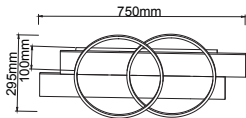

# Lindby

**Art.-No.: 9627878**

incl. 2x LED L9002440

2x 1400 lm Modul

1200 lm Lamp

2x 10,8W LED

24,5W Total

230V~50Hz

3000 K

CRI >80

20000 h

10000 ON/OFF

IP20

UK  
CA

4

251911