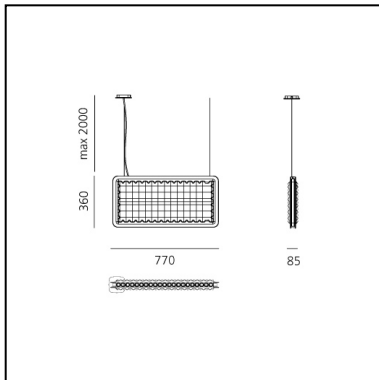

Eggboard Baffle - 800x400 - Suspension - Direct Sharp + Indirect Diffused - 4000K - Dimmable DALI - White Cream

Progetto CMR - Giacobone &
Roj

IP20   Dimmerable: 

LUMINAIRE

- Watt: **29W**
- Delivered lumens output: **2425lm**
- CCT: **4000K**
- Efficiency: **71%**
- Efficacy: **83.62lm/W**
- CRI: **80**

PRODUCT CODE: AZ12421

FEATURES

- Article Code: **AZ12421**
- Colour: **White Cream**
- Installation: **Suspension**
- Series: **Architectural Indoor**
- Environment: **Indoor**
- design by: **Progetto CMR - Giacobone & Roj**

DIMENSIONS

- Length: **cm 80**
- Width: **cm 8**
- Height: **cm 40**

SOURCES INCLUDED

- Category: **Led**
- Number: **1**
- Watt: **9W**
- Color Tolerance: **MacAdam 3SDCM**
- Service Life: **L90 (10K) > 60000h**