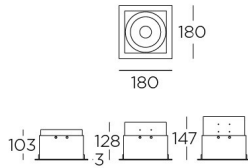

ARCCHIO

Art.-No.: 6109018

Description

Finish
White
Transparent
NA

Material
Aluminium
Polycarbonate

TECHNICAL CHARACTERISTICS

Light source

Light source:
LED CREE
Output (W):
25.9W
Color
temperature:
LED neutral-
white 4000K
CRI: 80
Photobiological
risk: RG1
Real Lumen:
1837
Qty Leds: 1
Lm/Real W: 73
Life Time:
50.000h L80B20
Bin / Grup: 40H
MacAdam steps:
2
UGR: 11.6

UGR	
	S=0.250
Ceiling/Cavity	0.7
Walls	0.5
Working Plane	0.2
Room dimensions	X=4H, Y=8H
UGR Crosswise	
UGR Endwise	

The photograph may not match the reference exactly. Please read the product description to identify the finish.