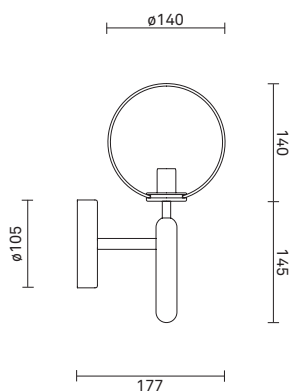

NUURA

MIIRA WALL - Optic

Design: Sofie Refer, 2018, EU-model.

Miira Wall in mouth blown Optic Clear glass and Brass finish.

The significant details of Miira are the fine curves and thin neck that gives a graceful appearance.

TECHNICAL INFO

Product no.: 2035003

Type: Wall Light - Indoor

Colour:

Glass: Optic Clear

Metal: Brass

Materials:

Powder coated metal

Mouth-blown glass

Dimensions:

177mm x 285mm

Weight: 1079 g

Packaging:

Dimensions: L: 419mm x W: 155 mm x H: 166mm

Weight: 418 g

Total weight incl. product: 1497 g