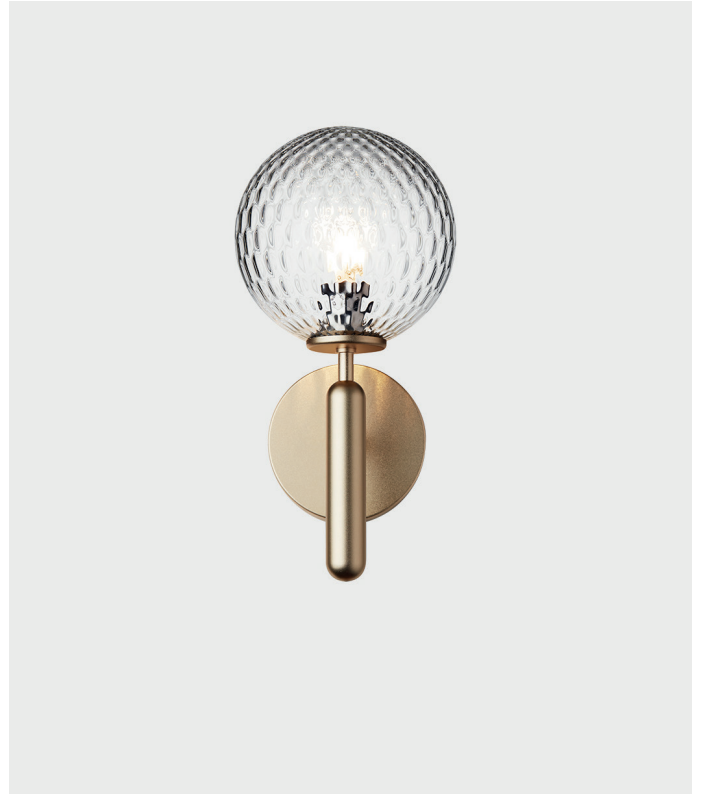

NUURA

MIIRA WALL - Optic

Design: Sofie Refer, 2018, EU-model.

Miira Wall in mouth blown Optic Clear glass and Brass finish.

The significant details of Miira are the fine curves and thin neck that gives a graceful appearance.

The Miira Collection features mouth blown glass globes in both Opal White and Optic Clear. The Optic glass has slight variances due to the handmade process, which makes each piece unique.

Miira collection is designed with the chandelier as a centre and expands into a complete series of lights, manufactured in the highest quality.

Miira Wall has a balanced graphic look suitable for domestic and public spaces.

Miira collection

The Miira collection include the following products:

- **Miira 1:** Rock Grey/Brass - Opal White/Optic Clear
- **Miira 1 Large:** Rock Grey/Brass - Opal White/Optic Clear
- **Miira 3:** Rock Grey/Brass - Opal White/Optic Clear
- **Miira 3 Large:** Rock Grey/Brass - Opal White/Optic Clear
- **Miira 4:** Rock Grey/Brass - Opal White/Optic Clear
- **Miira 6:** Rock Grey/Brass - Opal White/Optic Clear
- **Miira 6 Large:** Rock Grey/Brass - Opal White/Optic Clear
- **Miira 13:** Rock Grey/Brass - Opal White/Optic Clear
- **Miira 13 Large:** Rock Grey/Brass - Opal White/Optic Clear
- **Miira Wall:** Rock Grey/Brass - Opal White/Optic Clear
- **Miira Table:** Rock Grey/Brass - Opal White/Optic Clear
- **Miira 6 Circular:** Dark Bronze/Brass - Opal White/Optic Clear
- **Miira 8 Circular:** Dark Bronze/Brass - Opal White/Optic Clear

TECHNICAL INFO

Product no.: 2035003

Type: Wall Light - Indoor

Colour:

Glass: Optic Clear

Metal: Brass

Materials:

Powder coated metal