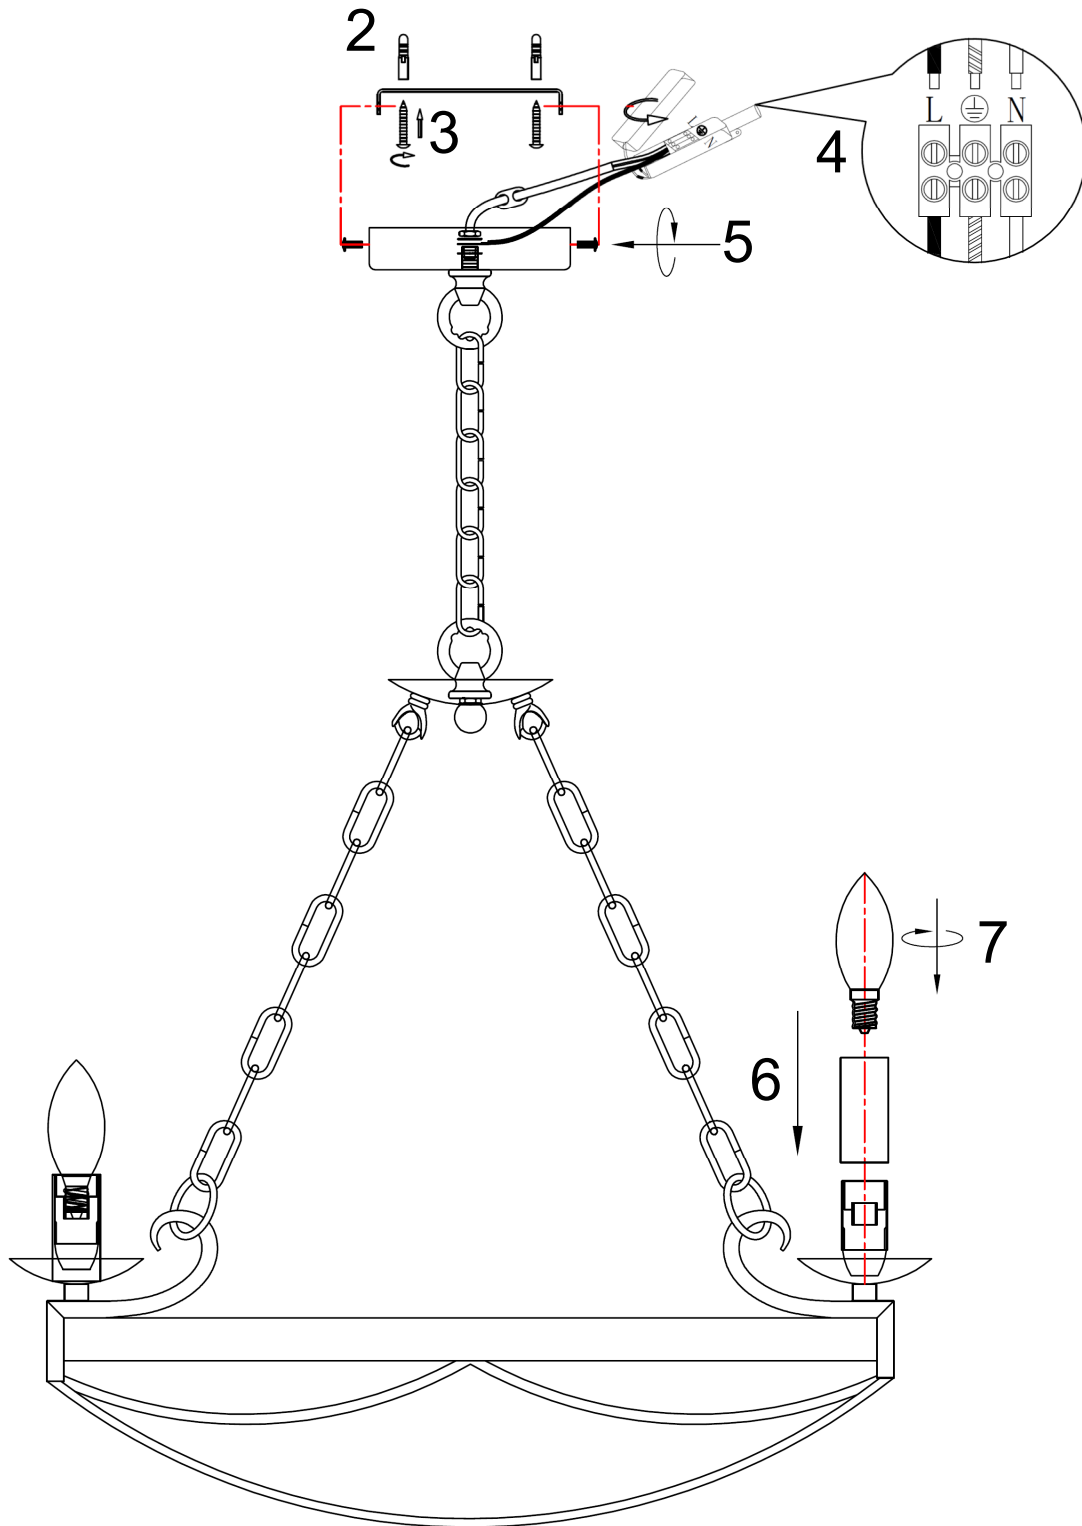

1

MAINS SUPPLY

LIGHT FITTING

LIVE - Possible colours : Red or Brown ——— LIVE
⊕ EARTH - Un sleeved copper or (Green / Yellow) ——— EARTH ⊕
NEUTRAL - Possible colours : Black or Blue ——— NEUTRAL

8