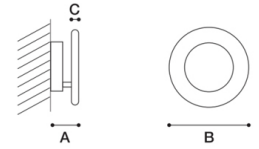

VERA  
VERA 26

Art.	A cm	B cm	C cm
VERA 31	7/36	31	0,6
VERA 26	7/32	26	0,6
VERA 21	7/27	21	0,6

Classe energetica. Energy class.

## Dimensions

Diameter/Height	260mm/6mm
Installation depth	1800

## Description

Wall or ceiling aluminium light fitting with different finishes and wattages.  
Adjustable light disc, 360° parallel and 90° perpendicular.  
Direct/indirect high efficiency LED light emission.  
Also available in 2700°K LED color temperature.  
Also available in 1-10V/push or DALI dimmable version.  
Driver included.