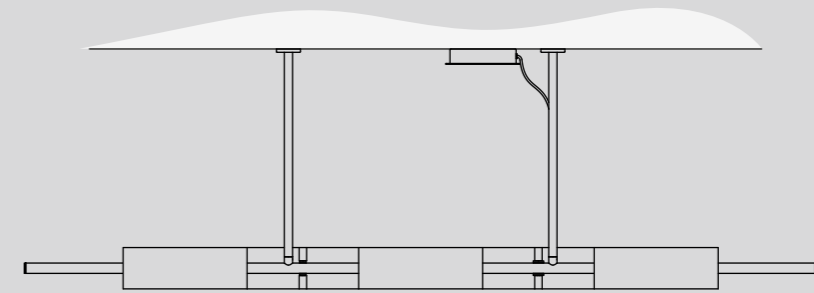

SOUND BIL5 LED LIGHTING

design by Giovanni Battista Gianola

Grazie per aver scelto una creazione MASIERO.

Da oltre 30 anni i nostri artigiani della luce curano ogni singolo pezzo, dalla progettazione alla realizzazione, con professionalità e passione. Il risultato è un prezioso oggetto d'arte di grande eleganza ed assoluta esclusività. Eventuali piccole imperfezioni sono dovute alla lavorazione esclusivamente artigianale che rappresenta la peculiarità di questa creazione unica ed irripetibile.

Thank you for having chosen a MASIERO creation.

For over 30 years our artists of light have taken care of every single piece, from design to production, with expertise and passion. The result is a valuable piece of art of great elegance and absolute exclusivity. Any possible imperfections are due to the only handmade processing and are the peculiarity of this unique object.

Wir danken Ihnen für die Wahl eines MASIERO Schöpfung.

Seit über 30 Jahren kümmern sich unsere Lichts-Künstler um jedes einzelne Stück, vom Design bis zur Produktion, mit Kompetenz und Leidenschaft. Das Ergebnis ist ein wertvolles Kunstwerk mit großer Eleganz und absolute Exklusivität. Die Handverarbeitung kann leichte Ungenauigkeiten und Veränderungen hervorrufen: dabei handelt es sich um Vorzüge als um Fehler, da sie Zeugen der handwerklichen, manuellen Verarbeitung sind.

Merci d'avoir choisi une création MASIERO.

Depuis 30 ans, nos artisans prennent soin de chaque détail avec passion et professionnalisme, de la phase de projet à la phase de réalisation. Le résultat est un objet d'art précieux, d'une extrême élégance, et un produit exclusif. Les éventuelles petites imperfections que vous pourriez constater, sont dues à ce travail artisanal, qui constitue la particularité de ces créations uniques.

Gracias para haber elegido una creación MASIERO.

Durante más de 30 años nuestros artesanos de la luz cuidan cada pieza, desde el diseño hasta la producción, con profesionalidad y pasión. El resultado es un precioso objeto de arte de gran elegancia y absoluta exclusividad. Eventuales pequeñas imperfecciones son debidas a la elaboración exclusivamente artesanal que representa la peculiaridad de esta creación única e irrepitible.

Спасибо за выбор продукции MASIERO.

Более 30 лет наши художники заботятся о каждой модели, от разработки до реализации, с профессионализмом и страстью. В результате, все наши изделия являются уникальными произведениями искусства. Любые небольшие различия или недостатки связаны с ремесленной обработкой и являются особенностью уникального изделия.

MASIERO