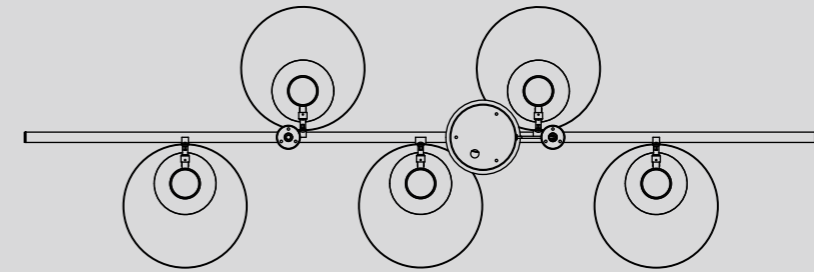

SOUND BIL5 LED LIGHTING

design by Giovanni Battista Gianola

Grazie per aver scelto una creazione MASIERO.

Da oltre 30 anni i nostri artigiani della luce curano ogni singolo pezzo, dalla progettazione alla realizzazione, con professionalità e passione. Il risultato è un prezioso oggetto d'arte di grande eleganza ed assoluta esclusività. Eventuali piccole imperfezioni sono dovute alla lavorazione esclusivamente artigianale che rappresenta la peculiarità di questa creazione unica ed irripetibile.

Thank you for having chosen a MASIERO creation.

For over 30 years our artists of light have taken care of every single piece, from design to production, with expertise and passion. The result is a valuable piece of art of great elegance and absolute exclusivity. Any possible imperfections are due to the only handmade processing and are the peculiarity of this unique object.

Wir danken Ihnen für die Wahl eines MASIERO Schöpfung.

Seit über 30 Jahren kümmern sich unsere Lichts-Künstler um jedes einzelne Stück, vom Design bis zur Produktion, mit Kompetenz und Leidenschaft. Das Ergebnis ist ein wertvolles Kunstwerk mit großer Eleganz und absolute Exklusivität. Die Handverarbeitung kann leichte Ungenauigkeiten und Veränderungen hervorrufen: dabei handelt es sich um Vorzüge als um Fehler, da sie Zeugen der handwerklichen, manuellen Verarbeitung sind.

Merci d'avoir choisi une création MASIERO.

Depuis 30 ans, nos artisans prennent soin de chaque détail avec passion et professionnalisme, de la phase de projet à la phase de réalisation. Le résultat est un objet d'art précieux, d'une extrême élégance, et un produit exclusif. Les éventuelles petites imperfections que vous pourriez constater, sont dues à ce travail artisanal, qui constitue la particularité de ces créations uniques.

Gracias para haber elegido una creación MASIERO.

Durante más de 30 años nuestros artesanos de la luz cuidan cada pieza, desde el diseño hasta la producción, con profesionalidad y pasión. El resultado es un precioso objeto de arte de gran elegancia y absoluta exclusividad. Eventuales pequeñas imperfecciones son debidas a la elaboración exclusivamente artesanal que representa la peculiaridad de esta creación única e irrepitible.

Спасибо за выбор продукции MASIERO.

Более 30 лет наши художники заботятся о каждой модели, от разработки до реализации, с профессионализмом и страстью. В результате, все наши изделия являются уникальными произведениями искусства. Любые небольшие различия или недостатки связаны с ремесленной обработкой и являются особенностью уникального изделия.

MASIERO