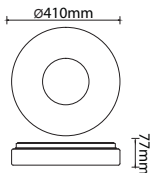

# Lindby

**Art.-No.: 9624951**

incl. LED L9001784

2300 lm Modul

1470 lm Lamp

21,5W LED

21,5W Total

230V~50Hz