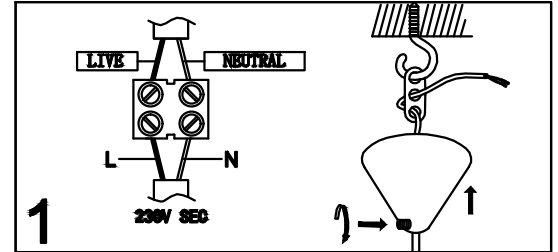

INSTRUCTION MANUAL

Model: Dueodde metalpendel, Ø39 Sort

INSTRUCTION MANUAL

- 1 Follow the instruction sketch.
- 2 Make sure power is OFF on the outlet, before beginning the installation.
- 3 Insert the light bulb.
- 4 Go through point 1 to 2 before connecting the lamp to the power.