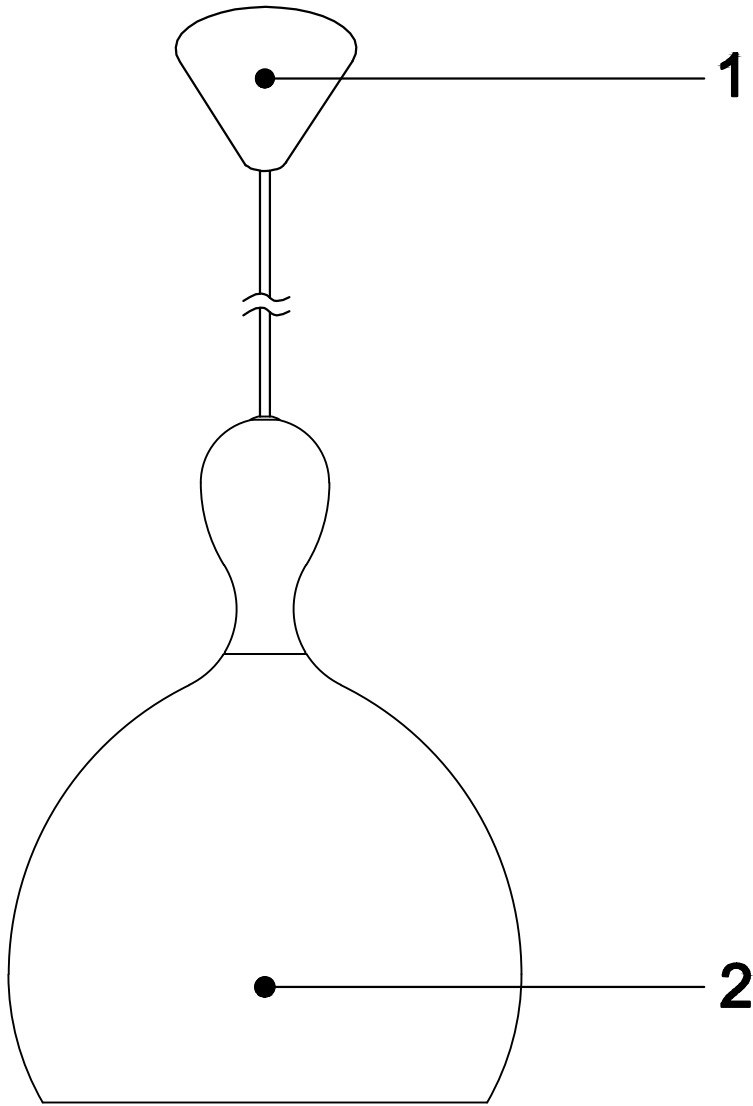

INSTRUCTION MANUAL

Model: Dueodde metalpendel, Ø39 Sort

INSTRUCTION MANUAL

- 1 Follow the instruction sketch.
- 2 Make sure power is OFF on the outlet, before beginning the installation.
- 3 Insert the light bulb.
- 4 Go through point 1 to 2 before connecting the lamp to the power.