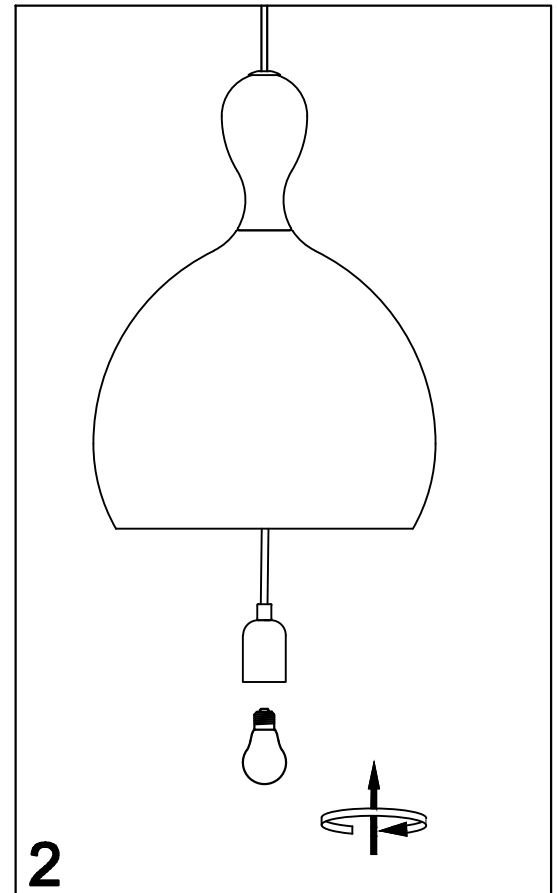

INSTRUCTION MANUAL

Model: Dueodde metalpendel, Ø39 Sort

INSTRUCTION MANUAL

- 1 Follow the instruction sketch.
- 2 Make sure power is OFF on the outlet, before beginning the installation.
- 3 Insert the light bulb.
- 4 Go through point 1 to 2 before connecting the lamp to the power.