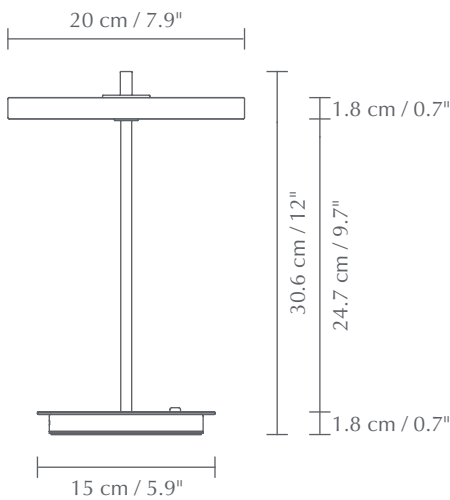

ASTERIA MOVE | V2

Designed by Søren Ravn Christensen

Colour variations

Portable table lamp with built-in lithium-Ion battery

DIMENSIONS

Ø: 20 cm / 7.9"
H: 30.6 cm / 12"

TESTS & CERTIFICATIONS

CE (for indoor use), cETLus certified

USB-C cable and power adaptor incl.

MATERIAL

Steel, aluminium and PMMA

WARRANTY

10 years warranty against manufacturer defects

WEIGHT

1.1 kg / 2.4 lbs

WEIGHT INCL. PACKAGING

1.7 kg / 3.7 lbs

LIGHT SOURCE

LED panel built-in
Light step 1: 3000 K - 5 lumen. CRI: 81. 168 H
Light step 2: 3000 K - 20 lumen. CRI: 81. 50 H
Light step 3: 3000 K - 50 lumen. CRI: 81. 20 H
Light step 4: 3000 K - 100 lumen. CRI: 81. 10 H

PACKAGING DIMENSIONS (L x W x H)

24.1 x 24.1 x 9.6 cm / 9.5 x 9.5 x 3.8"

ASSEMBLY TIME

5 min - video guide at umage.com

MEDIA KIT

Photos and press material
Download at umage.presscloud.com

ORDERING INFORMATION

Asteria Move pearl white	#2500
Asteria Move anthracite grey	#2501
Asteria Move forest green	#2502
Asteria Move black	#2504
Asteria Move nuance olive	#2506
Asteria Move nuance orange	#2508

UMAGE