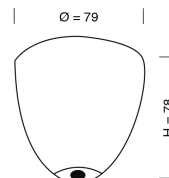

Ø22CM

49CM
incl
fitting

PRODUCT:

LUTE PENDANT LAMP

PRODUCT NUMBER:

LA101402

DESCRIPTION:

Lute pendant lamp, smokey grey with platinum

MATERIALS:

Mouthblown glass shade, E27 black bakelite fitting and silver metal ceiling rose.

WIRE:

Round silver woven textile cord 2x0,75mm².

Cord length 200cm

CLASS:

1 IP20 Voltage 220V-240V - 50Hz

ENERGY CLASS:

All Classes

BULB:

E27 max 25W, LED - CFL - I

WEIGHT:

Net weight: 1,0kgs

Weight incl packaging: 2,1kgs

Dimensions, incl packaging: 50cm x 30cm x 30cm