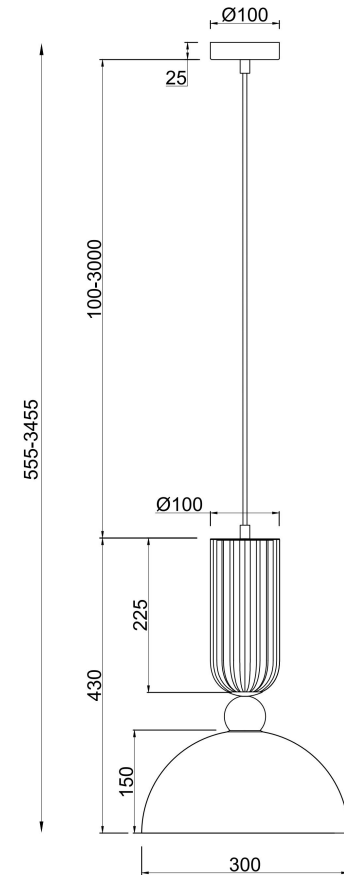

Instruction

MOD302PL-01GR1

MAX 5W
510 Lumen

Model: MOD302PL-01GR1
Collection: Modern
Series: Antic
Pendant Lamps

This product contains a light source of the energy efficiency class E