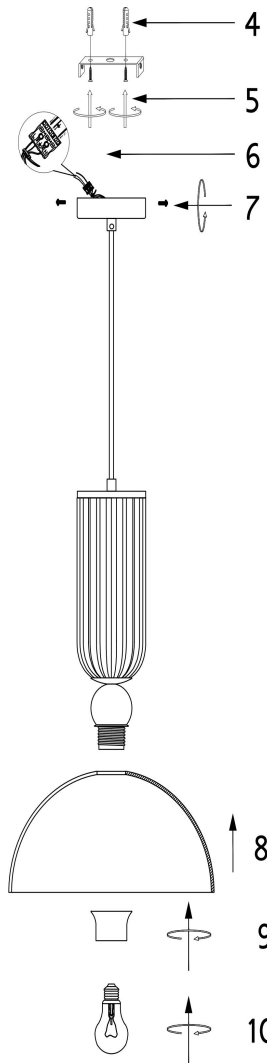

Instruction

MOD302PL-01GR1

MAX 5W
510 Lumen

Model: MOD302PL-01GR1
Collection: Modern
Series: Antic
Pendant Lamps

This product contains a light source of the energy efficiency class E