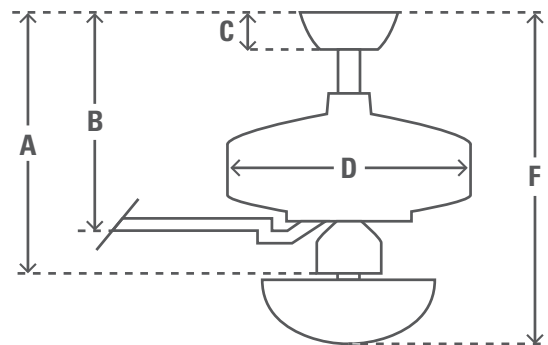

117cm (46") STILE

PRODUCT SPECIFICATION SHEET

Family Name	Stile		
Model #	50641		
EAN Code	0049694506412		
Voltage	240v/50Hz		
Housing Finish	Premier Bronze		
Blade Finishes	Dark Walnut/American Walnut		
Number of Blades	5		
Blade Material	Composite		
Light Socket Type	Two E27 bulbs		
Bulbs	Not Included		
Motor Size (mm)	153mm x 20mm		
Downrods Included	in	cm	
	4"	10.2	
	2"	5.1	
Net Weight	lbs	kgs	
	20.3	9.2	

ENERGY INFORMATION	
Airflow (m ³ /s)	1.78
CFM at High	3773
RPM	196
Noise Level	< 46dbA overall < 36dbA motor
Energy Use (W)	60
FAN DIMENSIONS	
	in cm
(A) Ceiling to Bottom of Fan	17.1 43.4
(B) Ceiling to Bottom of Blade	10.9 27.7
(C) Ceiling to Bottom of Canopy	2.8 7.1
(D) Width of Fan Body	7.7 19.6
(F) Ceiling to Bottom of Light	17.1 43.4