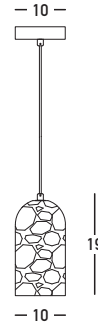

Product Data Sheet

Code 25420

Color: Black

Date: 30/10/2025
Zambelis Lights