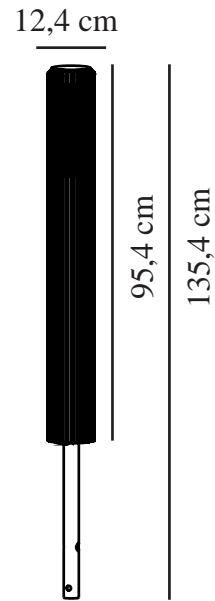

ALUDRA 95 | GARDEN LIGHT | SEASIDE BLACK

2118038203

nordlux®

Voltage (V): 220-240 Volt
IP degree: IP44
Maximum bulb wattage (W): 15W
Class (Class 1, Class 2, Class 3):
Class 1 (Earth contact)
Socket type: E27
Parallel connection: True

Height (cm): 95.4
Shade Diameter (cm): 12.4
EAN: 5704924022081
TUN: 2389575
Item Number: 2118038203

Pcs Per Master Carton: 3
Sales Box Height (cm): 102
Sales Box Width(cm): 14.1
Sales Box Depth (cm): 14.1
Sales Box Volume m³ : 0.0203
Product net weight (kg): 3.99

Primary material: Aluminium
Secondary material: Plastic
Suitable for Seaside: True
Colour: Seaside black

- Beautiful light and shadow effect
- Parallel connection possible
- Easy to install with the included base
- Durable material that is well-suited for harsh weather
- 10-year guarantee on surface