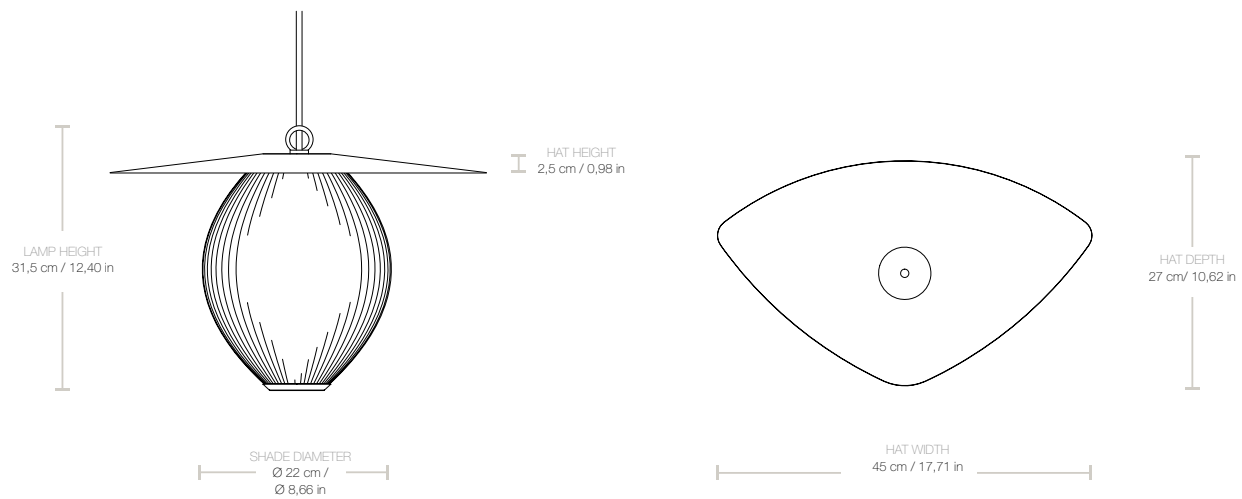


Satellite Pendant Outdoor - Ø22 (M), EU

Designed by Mathieu Matégot - 1953

ITEM NUMBER	Satellite Wall Lamp - Ø22 (M), Outdoor (Cream White Semi Matt)	10116620
	Satellite Wall Lamp - Ø22 (M), Outdoor (Mustard Gold Semi Matt)	10116621

Materials & Finishes

SHADE

Cream White Semi Matt, Mustard Gold Semi Matt

BASE

Black

MATERIALS

Stainless Steel, Aluminium

Dimensions

LAMP WIDTH	45 cm
LAMP DEPTH	27 cm
LAMP HEIGHT	31,5 cm
SHADE DIAMETER	Ø 22 cm
HAT WIDTH	45 cm
HAT DEPTH	27 cm
HAT HEIGHT	2,5 cm
CORD LENGTH	400 cm

Weight

TOTAL WEIGHT	1,4 kg
--------------	--------

Packaging

NUMBER OF PARCELS	1
PACKAGING LENGTH	52 cm
PACKAGING WIDTH	34 cm
PACKAGING HEIGHT	34 cm
PACKAGING WEIGHT	0,6 kg
GROSS WEIGHT	2 kg

Electrical Specifications

BULB SOCKET	E27
RECOMMENDED BULB	5W LED 810 lm
VOLTAGE	240V
BULB INCLUDED	Yes