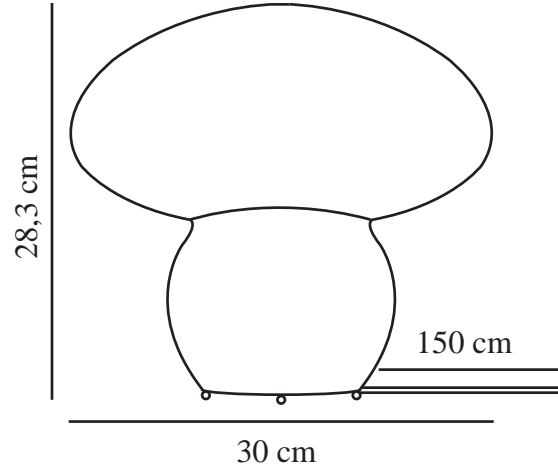

ALLIE | TABLE LAMP | NATURE

2412765060

nordlux®

Voltage (V): 220-240 Volt
IP degree: IP20
Maximum bulb wattage (W): 25
Class (Class 1, Class 2, Class 3):
Class 2 (Double isolated)
Socket type: E27
Switch placement: On the cable
Parallel connection: False

Height (cm): 28.8
Width (cm): 30
Shade Diameter (cm): 30
Length (cm): 30
EAN: 5704924018794
TUN: 2378666
Item Number: 2412765060
Pcs Per Master Carton: 3

Sales Box Height (cm): 31
Sales Box Width(cm): 31
Sales Box Depth (cm): 31
Sales Box Volume m³ : 0.0298
Product net weight (kg): 0.7

Primary material: Rattan
Secondary material: Metal
Colour of the cable: White
Length of the cable (cm): 150
Surface material of the cable:
Textile
Is the cable replaceable: False
Colour: Nature

• The wooden design creates beautiful light and shadow play