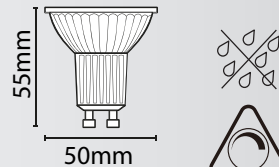

52.00 mm

52.00 mm

52.00 mm

52.00 mm

68.00 mm

Lindby

Art.-No.: 9646006
 GU10
 5W · LED
 Ø450 lm
 Ø90° 380lm
 40°
 3000 K
 CRI >80
 25000h/ >12500x
 220-240VAC 50/60Hz 160mA
 PF >0,65
 <0,5sec
 3000 K

Lindby

LED 5Watt
 Art.-No.: 9646006

GU10 Sphere (360°)
 warmweiß/ warm white/ blanc chaud
380 LUMEN =50W

Lindby

Lindby

LUQOM Holding GmbH
 Rabanusstraße 16
 D-36037 Fulda

www.lindby.eu

LED
 380 LUMEN =50W
 GU10
 warmweiß/ warm white/ blanc chaud