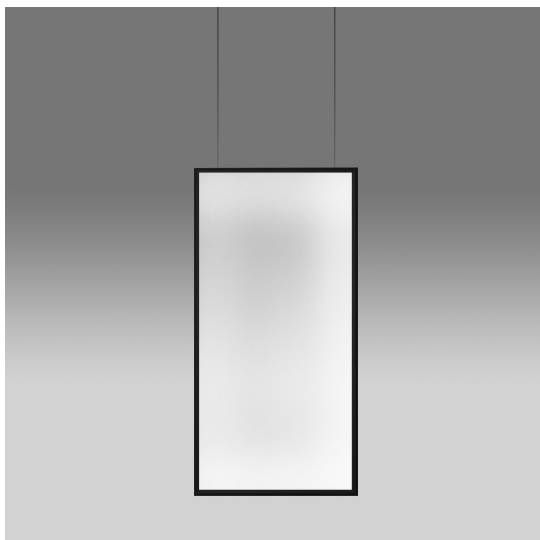

Discovery Space Rectangular - Bronze

Ernesto Gismondi

IP20    Dimmerable: 

LUMINAIRE

- Watt: **52W**
- Voltage: **220-240V**
- Delivered lumens output: **4002lm**
- CCT: **3000K**
- Efficiency: **55%**
- Efficacy: **76.97lm/W**
- CRI: **90**
- Dimmable Typology: **Push/DALI**

Notes

The APP driver can not be controlled by DALI dimming system and viceversa.

DESCRIPTION

Discovery is an unobtrusive, utterly absent and immaterial element. Its volume is only perceived when switched on, thanks to the light that outlines the central emitting surface. The result is a uniform light, ideal for working environments. The company's great optoelectronic skills, combined with a thorough culture of design and with technological know-how, produces a perfectly all-purpose and surprising solution, which translates innovation into emotional perception.

PRODUCT CODE: 2005060A

FEATURES

- Article Code: **2005060A**
- Colour: **Bronze**
- Installation: **Suspension**
- Material: **Technopolymer, aluminium**
- Series: **Design Collection**
- Environment: **Indoor**
- design by: **Ernesto Gismondi**

DIMENSIONS

- Length: **cm 73.5**
- Width: **cm 1.7**
- Height: **cm 147**
- Max Height from ceiling: **cm 297**

SOURCES INCLUDED

- Category: **Led**
- Number: **1**
- Watt: **47W**
- Color Tolerance: **MacAdam 3SDCM**
- Service Life: **L90 (6K) 50000h**