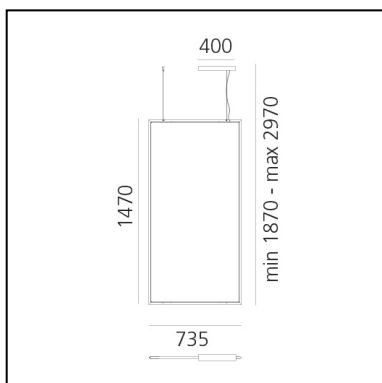

Discovery Space Rectangular - Bronze

Ernesto Gismondi

IP20    Dimmerable: 

LUMINAIRE

- Watt: **52W**
- Voltage: **220-240V**
- Delivered lumens output: **4002lm**
- CCT: **3000K**
- Efficiency: **55%**
- Efficacy: **76.97lm/W**
- CRI: **90**
- Dimmable Typology: **Push/DALI**

PRODUCT CODE: 2005060A

FEATURES

- Article Code: **2005060A**
- Colour: **Bronze**
- Installation: **Suspension**
- Material: **Technopolymer, aluminium**
- Series: **Design Collection**
- Environment: **Indoor**
- design by: **Ernesto Gismondi**

DIMENSIONS

- Length: **cm 73.5**
- Width: **cm 1.7**
- Height: **cm 147**
- Max Height from ceiling: **cm 297**

SOURCES INCLUDED

- Category: **Led**
- Number: **1**
- Watt: **47W**
- Color Tolerance: **MacAdam 3SDCM**
- Service Life: **L90 (6K) 50000h**