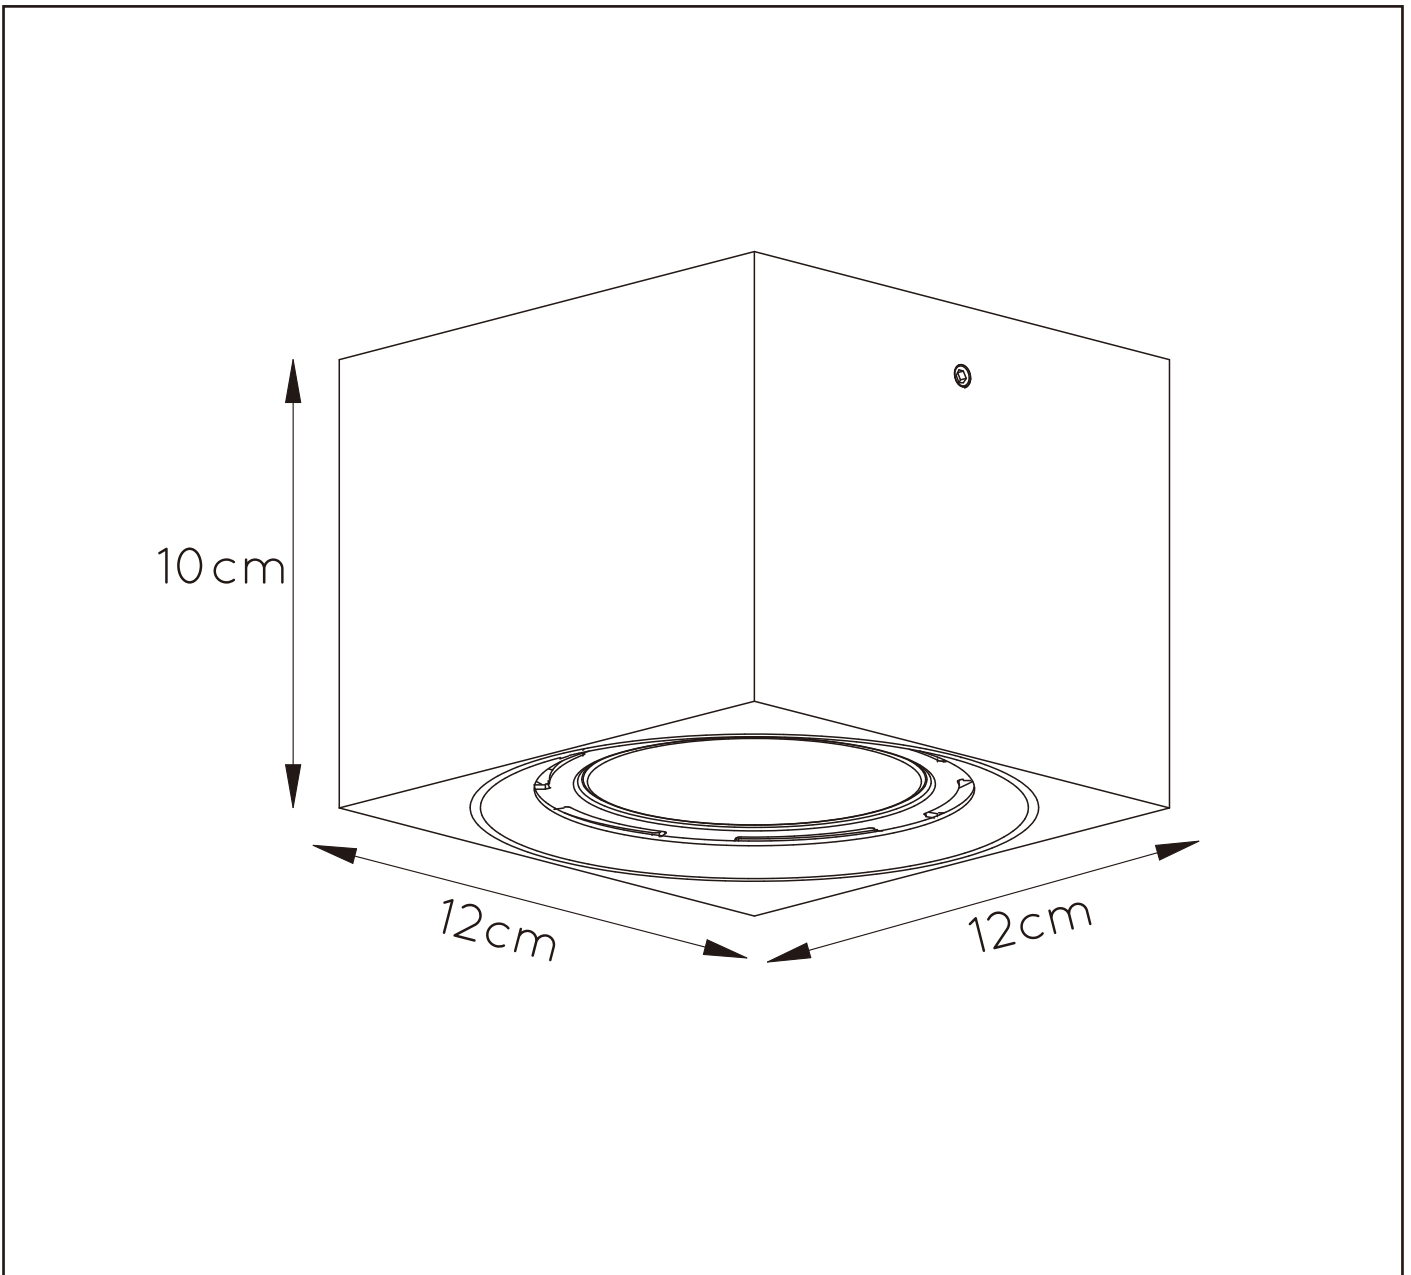

FEDLER

Item number : 09922/12/30

EAN code : 5411212092151

Item number : 09922/12/31

EAN code : 5411212092168