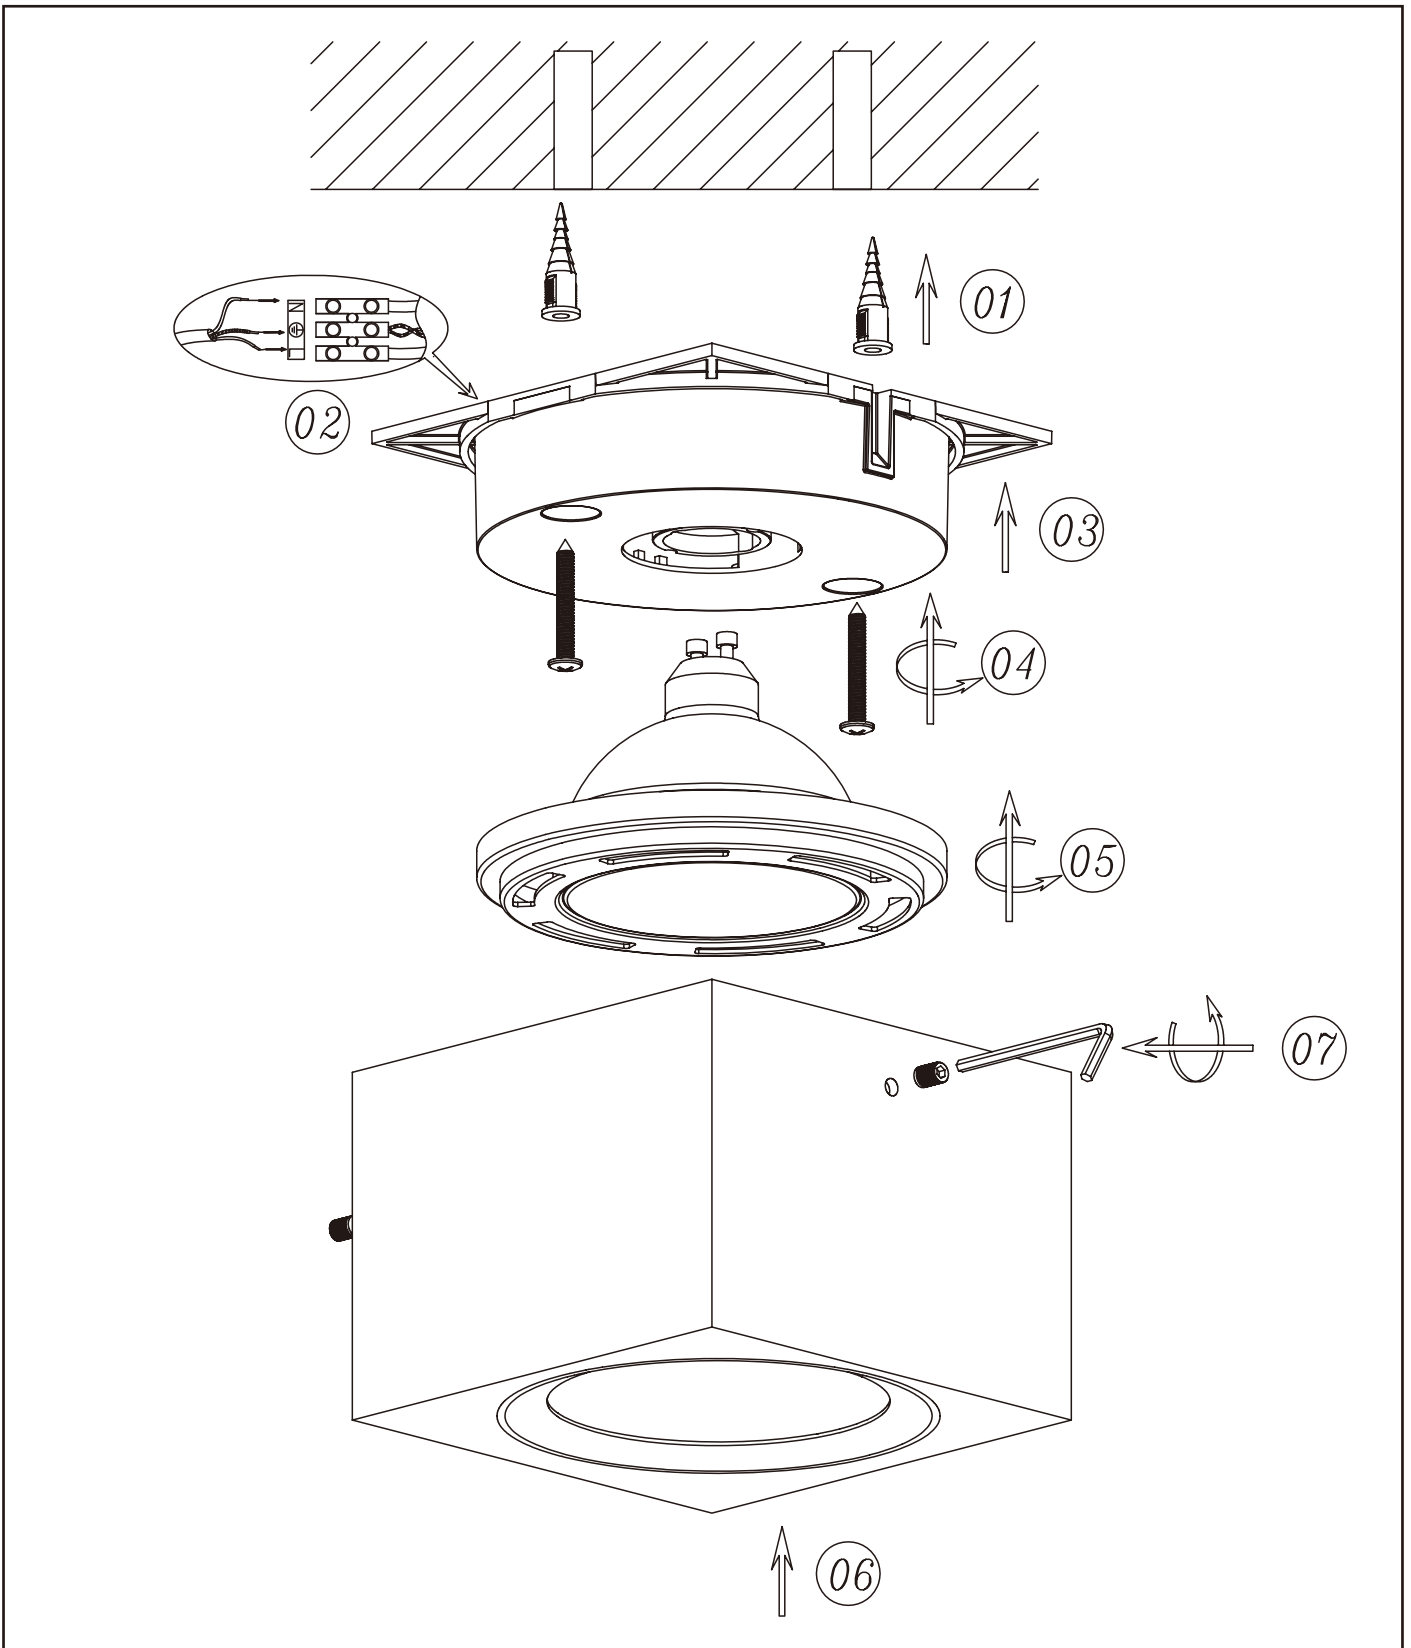

Dit product bevat een lichtbron van energie-efficiëntieklasse A
Ce produit contient une source lumineuse de classe énergétique A
This product contains a light source of energy efficiency class A
Dieses Produkt enthält eine Lichtquelle der Energieeffizienzklasse A
Ten produkt zawiera ród o wiat a o klasie efektywno ci energetycznej A