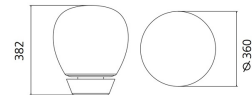

Empatia 36 table

Carlotta de Bevilacqua, Paola di Arianello

IP20     Dimmerable: 

LUMINAIRE

- Watt: **26W**
- Delivered lumens output: **1273lm**
- CCT: **3000K**
- Efficiency: **51%**
- Efficacy: **48.96lm/W**
- CRI: **90**
- Dimmer Typology: **Touch Dimmer**

PRODUCT CODE: 1821010A

FEATURES

- Article Code: **1821010A**
- Colour: **White**
- Installation: **Table**
- Material: **Blown glass, methacrylate, aluminum**
- Series: **Design Collection**
- design by: **Carlotta de Bevilacqua, Paola di Arianello**

DIMENSIONS

- Height: **cm 38.2**
- Diameter: **cm 36**
- Impact Resistance: **N/D**
- Glow Wire Test: **650°C**

SOURCES INCLUDED

- Category: **Led**
- Number: **1**
- Watt: **26W**
- Color temperature (K): **3000K**
- CRI: **90**